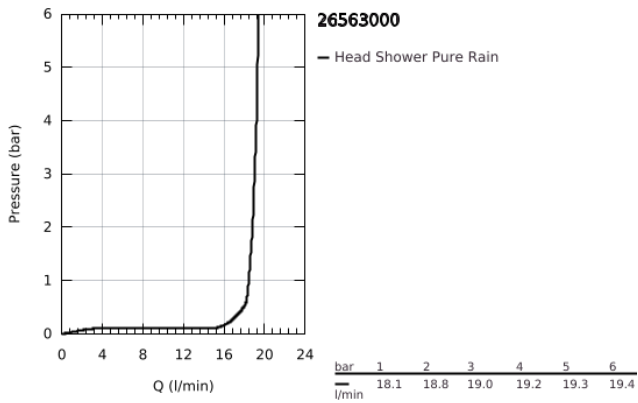

26 563 000 **RAINSHOWER MONO 310 CUBE HEAD SHOWER SET 422 MM, 1 SPRAY**

PRODUCT DESCRIPTION

- Colour: chrome
- consisting of:
 - head shower Rainshower 310, spray plate chrome (26 567)
 - spray pattern: GROHE PureRain
 - maximum flow rate (at 3 bar): 19 l/min
 - shower arm 422 mm (26 145)
 - GROHE DreamSpray - perfect spray pattern
 - GROHE LongLife finish
 - GROHE SpeedClean - effortless limescale removal
 - Inner WaterGuide - inner insulation for surface protection
 - suitable for instantaneous heater

26 563 000 **RAINSHOWER MONO 310 CUBE HEAD SHOWER SET 422 MM, 1 SPRAY**

SPARE PARTS, January 2018 – now

1: Fibre seal dia. Ø 18,5 x Ø 12 x 2 (Spare part-nr. 0138900M)

2: Dirt strainer (Spare part-nr. 48007000)