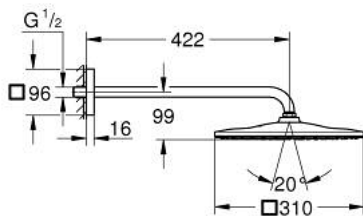

26 563 000 **RAINSHOWER MONO 310 CUBE HEAD SHOWER SET 422 MM, 1 SPRAY**

PRODUCT DESCRIPTION

- Colour: chrome
- consisting of:
 - head shower Rainshower 310, spray plate chrome (26 567)
 - spray pattern: GROHE PureRain
 - maximum flow rate (at 3 bar): 19 l/min
 - shower arm 422 mm (26 145)
 - GROHE DreamSpray - perfect spray pattern
 - GROHE LongLife finish
 - GROHE SpeedClean - effortless limescale removal
 - Inner WaterGuide - inner insulation for surface protection
 - suitable for instantaneous heater

26 563 000 **RAINSHOWER MONO 310 CUBE HEAD SHOWER SET 422 MM, 1 SPRAY**

SPARE PARTS, January 2018 – now

1: Fibre seal dia. Ø 18,5 x Ø 12 x 2 (Spare part-nr. 0138900M)

2: Dirt strainer (Spare part-nr. 48007000)