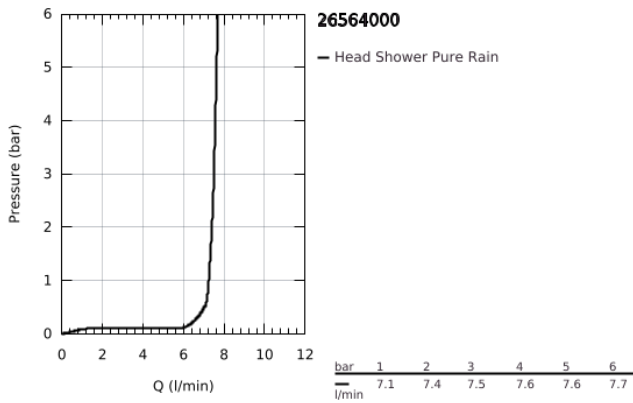

26 564 000 **RAINSHOWER MONO 310 CUBE HEAD SHOWER SET 422 MM, 1 SPRAY**

**PRODUCT DESCRIPTION**

- Colour: chrome
- consisting of:
  - head shower Rainshower 310
  - spray pattern: GROHE PureRain
  - maximum flow rate (at 3 bar): 7.5 l/min
  - shower arm 422 mm (26 145)
  - GROHE EcoJoy - less water, perfect flow
  - GROHE DreamSpray - perfect spray pattern
  - GROHE LongLife finish
  - GROHE SpeedClean - effortless limescale removal
  - Inner WaterGuide - inner insulation for surface protection
  - suitable for instantaneous heater

26 564 000 **RAINSHOWER MONO 310 CUBE HEAD SHOWER SET 422 MM, 1 SPRAY**

**SPARE PARTS**, January 2018 – now

1: Fibre seal dia. Ø 18,5 x Ø 12 x 2 (Spare part-nr. 0138900M)

2: Dirt strainer (Spare part-nr. 48007000)