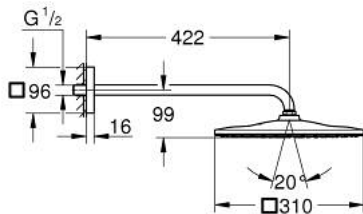

26 564 000 **RAINSHOWER MONO 310 CUBE HEAD SHOWER SET 422 MM, 1 SPRAY**

**PRODUCT DESCRIPTION**

- Colour: chrome
- consisting of:
  - head shower Rainshower 310
  - spray pattern: GROHE PureRain
  - maximum flow rate (at 3 bar): 7.5 l/min
  - shower arm 422 mm (26 145)
  - GROHE EcoJoy - less water, perfect flow
  - GROHE DreamSpray - perfect spray pattern
  - GROHE LongLife finish
  - GROHE SpeedClean - effortless limescale removal
  - Inner WaterGuide - inner insulation for surface protection
  - suitable for instantaneous heater

26 564 000 **RAINSHOWER MONO 310 CUBE HEAD SHOWER SET 422 MM, 1 SPRAY**

**SPARE PARTS**, January 2018 – now

1: Fibre seal dia. Ø 18,5 x Ø 12 x 2 (Spare part-nr. 0138900M)

2: Dirt strainer (Spare part-nr. 48007000)