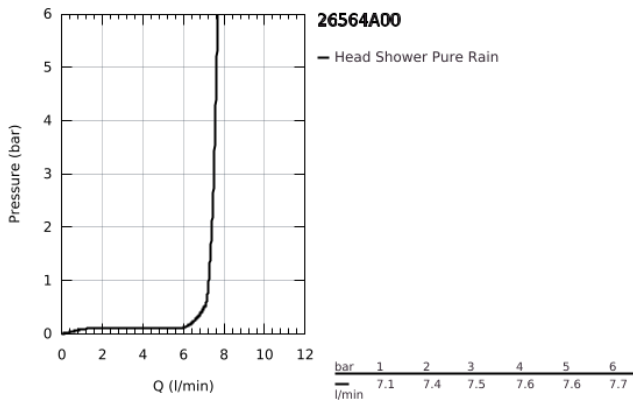

26 564 A00 RAINSHOWER MONO 310 CUBE HEAD SHOWER SET 422 MM, 1 SPRAY

PRODUCT DESCRIPTION

- Colour: hard graphite
- consisting of:
 - head shower Rainshower 310
 - spray pattern: GROHE PureRain
 - maximum flow rate (at 3 bar): 7.5 l/min
 - shower arm 422 mm
- GROHE EcoJoy - less water, perfect flow
- GROHE DreamSpray - perfect spray pattern
- GROHE LongLife finish
- GROHE SpeedClean - effortless limescale removal
- Inner WaterGuide - inner insulation for surface protection
- suitable for instantaneous heater

26 564 A00 **RAINSHOWER MONO 310 CUBE HEAD SHOWER SET 422 MM, 1 SPRAY**

SPARE PARTS, September 2018 – now

1: Fibre seal dia. Ø 18,5 x Ø 12 x 2 (Spare part-nr. 0138900M)

2: Dirt strainer (Spare part-nr. 48007000)