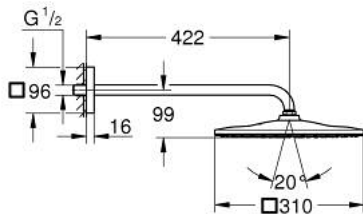

26 564 A00 RAINSHOWER MONO 310 CUBE HEAD SHOWER SET 422 MM, 1 SPRAY

PRODUCT DESCRIPTION

- Colour: hard graphite
- consisting of:
 - head shower Rainshower 310
 - spray pattern: GROHE PureRain
 - maximum flow rate (at 3 bar): 7.5 l/min
 - shower arm 422 mm
- GROHE EcoJoy - less water, perfect flow
- GROHE DreamSpray - perfect spray pattern
- GROHE LongLife finish
- GROHE SpeedClean - effortless limescale removal
- Inner WaterGuide - inner insulation for surface protection
- suitable for instantaneous heater

26 564 A00 **RAINSHOWER MONO 310 CUBE HEAD SHOWER SET 422 MM, 1 SPRAY**

SPARE PARTS, September 2018 – now

1: Fibre seal dia. Ø 18,5 x Ø 12 x 2 (Spare part-nr. 0138900M)

2: Dirt strainer (Spare part-nr. 48007000)