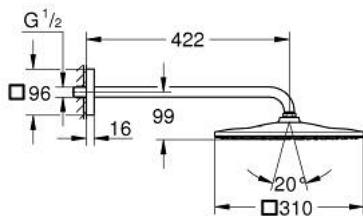

26 564 AL0 RAINSHOWER MONO 310 CUBE HEAD SHOWER SET 422 MM, 1 SPRAY

PRODUCT DESCRIPTION

- Colour: brushed hard graphite
- consisting of:
 - head shower Rainshower 310
 - spray pattern: GROHE PureRain
 - maximum flow rate (at 3 bar): 7.5 l/min
 - shower arm 422 mm
- GROHE EcoJoy - less water, perfect flow
- GROHE DreamSpray - perfect spray pattern
- GROHE LongLife finish
- GROHE SpeedClean - effortless limescale removal
- Inner WaterGuide - inner insulation for surface protection
- suitable for instantaneous heater

26 564 AL0 **RAINSHOWER MONO 310 CUBE HEAD SHOWER SET 422 MM, 1 SPRAY**

SPARE PARTS, September 2018 – now

1: Fibre seal dia. Ø 18,5 x Ø 12 x 2 (Spare part-nr. 0138900M)

2: Dirt strainer (Spare part-nr. 48007000)