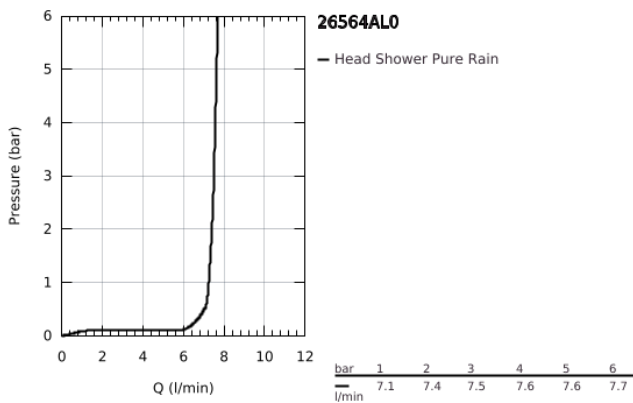

26 564 AL0 RAINSHOWER MONO 310 CUBE HEAD SHOWER SET 422 MM, 1 SPRAY

PRODUCT DESCRIPTION

- Colour: brushed hard graphite
- consisting of:
 - head shower Rainshower 310
 - spray pattern: GROHE PureRain
 - maximum flow rate (at 3 bar): 7.5 l/min
 - shower arm 422 mm
- GROHE EcoJoy - less water, perfect flow
- GROHE DreamSpray - perfect spray pattern
- GROHE LongLife finish
- GROHE SpeedClean - effortless limescale removal
- Inner WaterGuide - inner insulation for surface protection
- suitable for instantaneous heater

26 564 AL0 **RAINSHOWER MONO 310 CUBE HEAD SHOWER SET 422 MM, 1 SPRAY**

SPARE PARTS, September 2018 – now

1: Fibre seal dia. Ø 18,5 x Ø 12 x 2 (Spare part-nr. 0138900M)

2: Dirt strainer (Spare part-nr. 48007000)