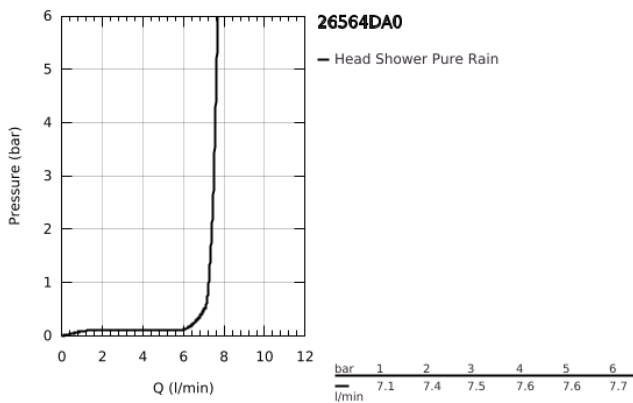

## 26 564 DA0 RAINSHOWER MONO 310 CUBE HEAD SHOWER SET 422 MM, 1 SPRAY

### PRODUCT DESCRIPTION

- Colour: warm sunset
- consisting of:
  - head shower Rainshower 310
  - spray pattern: GROHE PureRain
  - maximum flow rate (at 3 bar): 7.5 l/min
  - shower arm 422 mm
- GROHE EcoJoy - less water, perfect flow
- GROHE DreamSpray - perfect spray pattern
- GROHE LongLife finish
- GROHE SpeedClean - effortless limescale removal
- Inner WaterGuide - inner insulation for surface protection
- suitable for instantaneous heater

26 564 DA0 **RAINSHOWER MONO 310 CUBE HEAD SHOWER SET 422 MM, 1 SPRAY**

**SPARE PARTS**, September 2018 – now

1: Fibre seal dia. Ø 18,5 x Ø 12 x 2 (Spare part-nr. 0138900M)

2: Dirt strainer (Spare part-nr. 48007000)