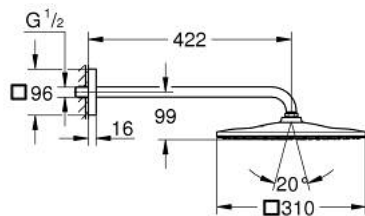

## 26 564 DA0 RAINSHOWER MONO 310 CUBE HEAD SHOWER SET 422 MM, 1 SPRAY

### PRODUCT DESCRIPTION

- Colour: warm sunset
- consisting of:
  - head shower Rainshower 310
  - spray pattern: GROHE PureRain
  - maximum flow rate (at 3 bar): 7.5 l/min
  - shower arm 422 mm
- GROHE EcoJoy - less water, perfect flow
- GROHE DreamSpray - perfect spray pattern
- GROHE LongLife finish
- GROHE SpeedClean - effortless limescale removal
- Inner WaterGuide - inner insulation for surface protection
- suitable for instantaneous heater

26 564 DA0 **RAINSHOWER MONO 310 CUBE HEAD SHOWER SET 422 MM, 1 SPRAY**

**SPARE PARTS**, September 2018 – now

1: Fibre seal dia. Ø 18,5 x Ø 12 x 2 (Spare part-nr. 0138900M)

2: Dirt strainer (Spare part-nr. 48007000)