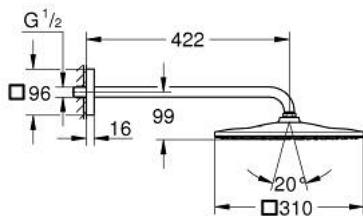

26 564 DC0 RAINSHOWER MONO 310 CUBE HEAD SHOWER SET 422 MM, 1 SPRAY

PRODUCT DESCRIPTION

- Colour: Supersteel
- consisting of:
 - head shower Rainshower 310
 - spray pattern: GROHE PureRain
 - maximum flow rate (at 3 bar): 7.5 l/min
 - shower arm 422 mm
- GROHE EcoJoy - less water, perfect flow
- GROHE DreamSpray - perfect spray pattern
- GROHE LongLife finish
- GROHE SpeedClean - effortless limescale removal
- Inner WaterGuide - inner insulation for surface protection
- suitable for instantaneous heater

26 564 DC0 **RAINSHOWER MONO 310 CUBE HEAD SHOWER SET 422 MM, 1 SPRAY**

SPARE PARTS, July 2018 – now

1: Fibre seal dia. Ø 18,5 x Ø 12 x 2 (Spare part-nr. 0138900M)

2: Dirt strainer (Spare part-nr. 48007000)