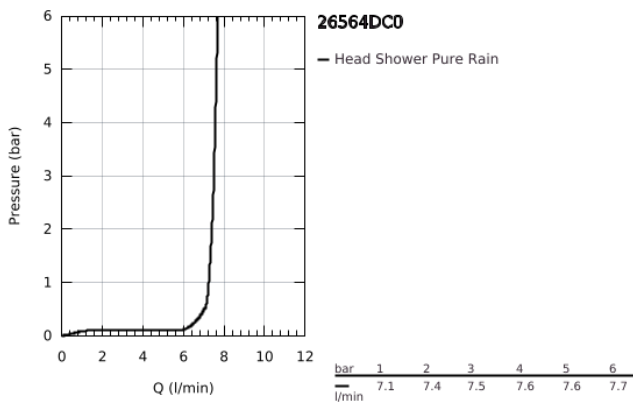

26 564 DC0 RAINSHOWER MONO 310 CUBE HEAD SHOWER SET 422 MM, 1 SPRAY

PRODUCT DESCRIPTION

- Colour: Supersteel
- consisting of:
 - head shower Rainshower 310
 - spray pattern: GROHE PureRain
 - maximum flow rate (at 3 bar): 7.5 l/min
 - shower arm 422 mm
- GROHE EcoJoy - less water, perfect flow
- GROHE DreamSpray - perfect spray pattern
- GROHE LongLife finish
- GROHE SpeedClean - effortless limescale removal
- Inner WaterGuide - inner insulation for surface protection
- suitable for instantaneous heater

26 564 DC0 **RAINSHOWER MONO 310 CUBE HEAD SHOWER SET 422 MM, 1 SPRAY**

SPARE PARTS, July 2018 – now

1: Fibre seal dia. Ø 18,5 x Ø 12 x 2 (Spare part-nr. 0138900M)

2: Dirt strainer (Spare part-nr. 48007000)