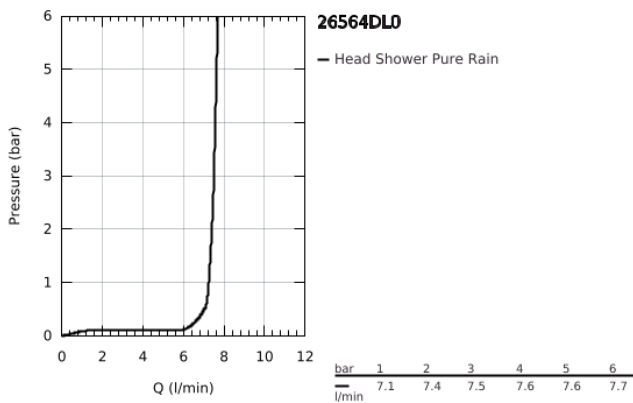

## 26 564 DL0 RAINSHOWER MONO 310 CUBE HEAD SHOWER SET 422 MM, 1 SPRAY

### PRODUCT DESCRIPTION

- Colour: brushed warm sunset
- consisting of:
  - head shower Rainshower 310
  - spray pattern: GROHE PureRain
  - maximum flow rate (at 3 bar): 7.5 l/min
  - shower arm 422 mm
- GROHE EcoJoy - less water, perfect flow
- GROHE DreamSpray - perfect spray pattern
- GROHE LongLife finish
- GROHE SpeedClean - effortless limescale removal
- Inner WaterGuide - inner insulation for surface protection
- suitable for instantaneous heater

26 564 DL0 **RAINSHOWER MONO 310 CUBE HEAD SHOWER SET 422 MM, 1 SPRAY**

**SPARE PARTS**, September 2018 – now

1: Fibre seal dia. Ø 18,5 x Ø 12 x 2 (Spare part-nr. 0138900M)

2: Dirt strainer (Spare part-nr. 48007000)