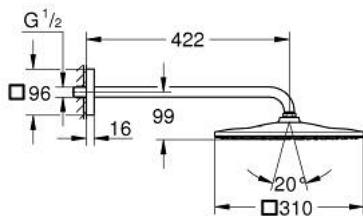

## 26 564 DL0 RAINSHOWER MONO 310 CUBE HEAD SHOWER SET 422 MM, 1 SPRAY

### PRODUCT DESCRIPTION

- Colour: brushed warm sunset
- consisting of:
  - head shower Rainshower 310
  - spray pattern: GROHE PureRain
  - maximum flow rate (at 3 bar): 7.5 l/min
  - shower arm 422 mm
- GROHE EcoJoy - less water, perfect flow
- GROHE DreamSpray - perfect spray pattern
- GROHE LongLife finish
- GROHE SpeedClean - effortless limescale removal
- Inner WaterGuide - inner insulation for surface protection
- suitable for instantaneous heater

26 564 DL0 **RAINSHOWER MONO 310 CUBE HEAD SHOWER SET 422 MM, 1 SPRAY**

**SPARE PARTS**, September 2018 – now

1: Fibre seal dia. Ø 18,5 x Ø 12 x 2 (Spare part-nr. 0138900M)

2: Dirt strainer (Spare part-nr. 48007000)