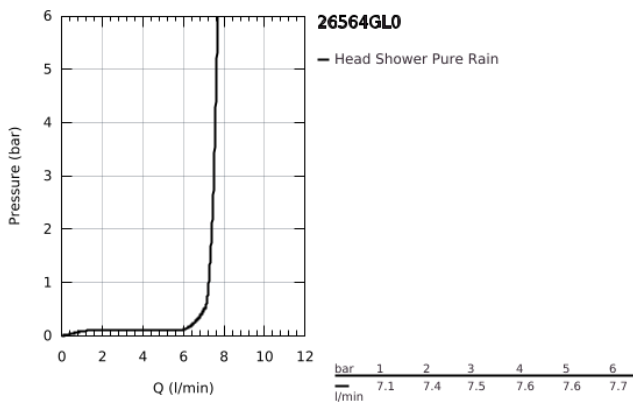

## 26 564 GL0 RAINSHOWER MONO 310 CUBE HEAD SHOWER SET 422 MM, 1 SPRAY

### PRODUCT DESCRIPTION

- Colour: cool sunrise
- consisting of:
  - head shower Rainshower 310
  - spray pattern: GROHE PureRain
  - maximum flow rate (at 3 bar): 7.5 l/min
  - shower arm 422 mm
- GROHE EcoJoy - less water, perfect flow
- GROHE DreamSpray - perfect spray pattern
- GROHE LongLife finish
- GROHE SpeedClean - effortless limescale removal
- Inner WaterGuide - inner insulation for surface protection
- suitable for instantaneous heater

26 564 GL0 **RAINSHOWER MONO 310 CUBE HEAD SHOWER SET 422 MM, 1 SPRAY**

**SPARE PARTS**, September 2018 – now

1: Fibre seal dia. Ø 18,5 x Ø 12 x 2 (Spare part-nr. 0138900M)

2: Dirt strainer (Spare part-nr. 48007000)