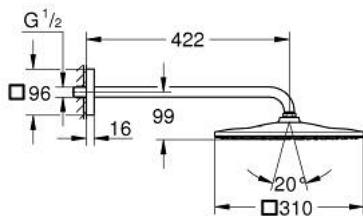

## 26 564 GL0 RAINSHOWER MONO 310 CUBE HEAD SHOWER SET 422 MM, 1 SPRAY

### PRODUCT DESCRIPTION

- Colour: cool sunrise
- consisting of:
  - head shower Rainshower 310
  - spray pattern: GROHE PureRain
  - maximum flow rate (at 3 bar): 7.5 l/min
  - shower arm 422 mm
- GROHE EcoJoy - less water, perfect flow
- GROHE DreamSpray - perfect spray pattern
- GROHE LongLife finish
- GROHE SpeedClean - effortless limescale removal
- Inner WaterGuide - inner insulation for surface protection
- suitable for instantaneous heater

26 564 GL0 **RAINSHOWER MONO 310 CUBE HEAD SHOWER SET 422 MM, 1 SPRAY**

**SPARE PARTS**, September 2018 – now

1: Fibre seal dia. Ø 18,5 x Ø 12 x 2 (Spare part-nr. 0138900M)

2: Dirt strainer (Spare part-nr. 48007000)