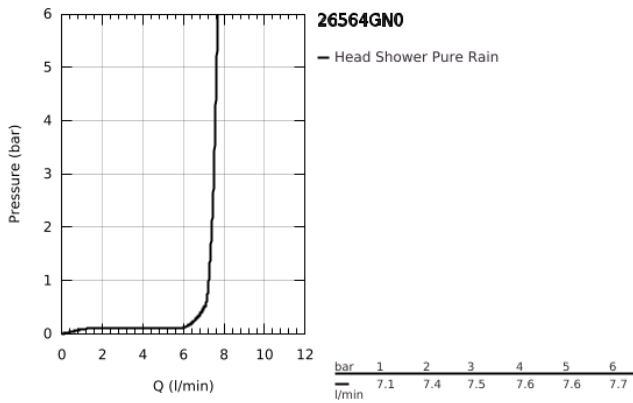

26 564 GN0 RAINSHOWER MONO 310 CUBE HEAD SHOWER SET 422 MM, 1 SPRAY

PRODUCT DESCRIPTION

- Colour: brushed cool sunrise
- consisting of:
 - head shower Rainshower 310
 - spray pattern: GROHE PureRain
 - maximum flow rate (at 3 bar): 7.5 l/min
 - shower arm 422 mm
- GROHE EcoJoy - less water, perfect flow
- GROHE DreamSpray - perfect spray pattern
- GROHE LongLife finish
- GROHE SpeedClean - effortless limescale removal
- Inner WaterGuide - inner insulation for surface protection
- suitable for instantaneous heater

26 564 GN0 **RAINSHOWER MONO 310 CUBE HEAD SHOWER SET 422 MM, 1 SPRAY**

SPARE PARTS, September 2018 – now

1: Fibre seal dia. Ø 18,5 x Ø 12 x 2 (Spare part-nr. 0138900M)

2: Dirt strainer (Spare part-nr. 48007000)