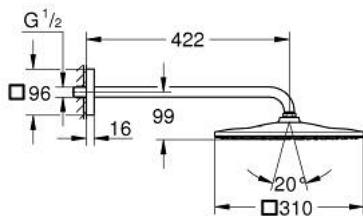

26 564 GN0 RAINSHOWER MONO 310 CUBE HEAD SHOWER SET 422 MM, 1 SPRAY

PRODUCT DESCRIPTION

- Colour: brushed cool sunrise
- consisting of:
 - head shower Rainshower 310
 - spray pattern: GROHE PureRain
 - maximum flow rate (at 3 bar): 7.5 l/min
 - shower arm 422 mm
- GROHE EcoJoy - less water, perfect flow
- GROHE DreamSpray - perfect spray pattern
- GROHE LongLife finish
- GROHE SpeedClean - effortless limescale removal
- Inner WaterGuide - inner insulation for surface protection
- suitable for instantaneous heater

26 564 GN0 **RAINSHOWER MONO 310 CUBE HEAD SHOWER SET 422 MM, 1 SPRAY**

SPARE PARTS, September 2018 – now

1: Fibre seal dia. Ø 18,5 x Ø 12 x 2 (Spare part-nr. 0138900M)

2: Dirt strainer (Spare part-nr. 48007000)