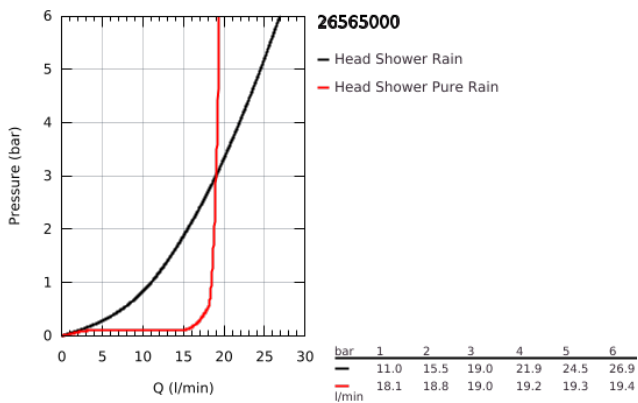

## 26 565 000 RAINSHOWER MONO 310 CUBE HEAD SHOWER SET CEILING 142 MM, 1 SPRAY

### PRODUCT DESCRIPTION

- Colour: chrome
- consisting of:
  - head shower Rainshower 310, spray plate chrome (26 567)
  - spray pattern: GROHE PureRain
  - maximum flow rate (at 3 bar): 19 l/min
  - Rainshower shower arm ceiling 142 mm (27 485 000)
  - GROHE DreamSpray - perfect spray pattern
  - GROHE LongLife finish
  - GROHE SpeedClean - effortless limescale removal
  - Inner WaterGuide - inner insulation for surface protection
  - suitable for instantaneous heater