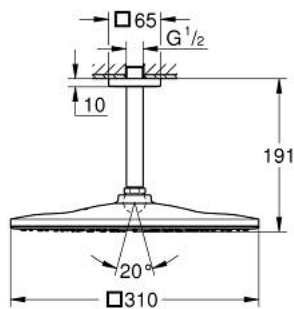

## 26 565 000 RAINSHOWER MONO 310 CUBE HEAD SHOWER SET CEILING 142 MM, 1 SPRAY

### PRODUCT DESCRIPTION

- Colour: chrome
- consisting of:
  - head shower Rainshower 310, spray plate chrome (26 567)
  - spray pattern: GROHE PureRain
  - maximum flow rate (at 3 bar): 19 l/min
  - Rainshower shower arm ceiling 142 mm (27 485 000)
  - GROHE DreamSpray - perfect spray pattern
  - GROHE LongLife finish
  - GROHE SpeedClean - effortless limescale removal
  - Inner WaterGuide - inner insulation for surface protection
  - suitable for instantaneous heater

26 565 000 **RAINSHOWER MONO 310 CUBE HEAD SHOWER SET CEILING 142 MM, 1  
SPRAY**

**SPARE PARTS**, January 2018 – now

- 1: Escutcheon (Spare part-nr. 48118000)
- 2: Fibre seal dia.  $\varnothing$  18,5 x  $\varnothing$  12 x 2 (Spare part-nr. 0138900M)
- 3: Dirt strainer (Spare part-nr. 48007000)