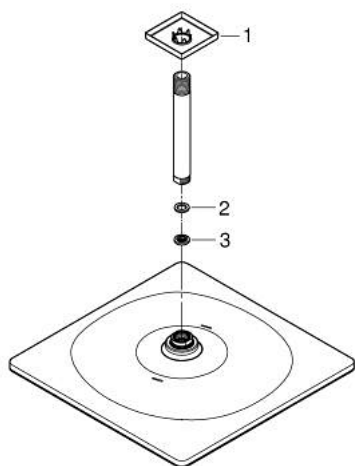

## 26 565 000 RAINSHOWER MONO 310 CUBE HEAD SHOWER SET CEILING 142 MM, 1 SPRAY

### PRODUCT DESCRIPTION

- Colour: chrome
- consisting of:
  - head shower Rainshower 310, spray plate chrome (26 567)
  - spray pattern: GROHE PureRain
  - maximum flow rate (at 3 bar): 19 l/min
  - Rainshower shower arm ceiling 142 mm (27 485 000)
  - GROHE DreamSpray - perfect spray pattern
  - GROHE LongLife finish
  - GROHE SpeedClean - effortless limescale removal
  - Inner WaterGuide - inner insulation for surface protection
  - suitable for instantaneous heater

26 565 000 **RAINSHOWER MONO 310 CUBE HEAD SHOWER SET CEILING 142 MM, 1  
SPRAY**

**SPARE PARTS**, January 2018 – now

- 1: Escutcheon (Spare part-nr. 48118000)
- 2: Fibre seal dia.  $\varnothing$  18,5 x  $\varnothing$  12 x 2 (Spare part-nr. 0138900M)
- 3: Dirt strainer (Spare part-nr. 48007000)