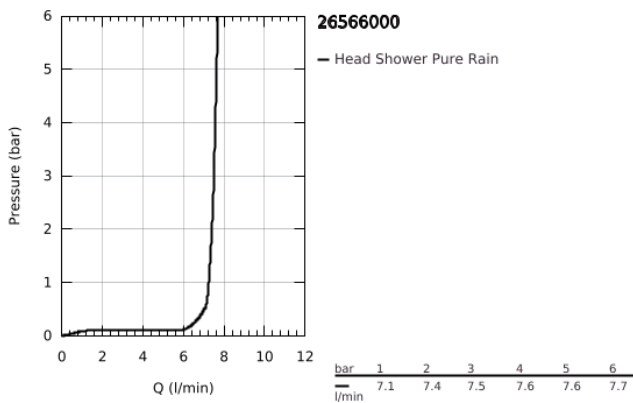

26 566 000 RAINSHOWER MONO 310 CUBE HEAD SHOWER SET CEILING 142 MM, 1 SPRAY

PRODUCT DESCRIPTION

- Colour: chrome
- consisting of:
 - head shower Rainshower 310
 - spray pattern: GROHE PureRain
 - maximum flow rate (at 3 bar): 7.5 l/min
- Rainshower shower arm ceiling 142 mm (27 485 000)
- GROHE EcoJoy - less water, perfect flow
- GROHE DreamSpray - perfect spray pattern
- GROHE LongLife finish
- GROHE SpeedClean - effortless limescale removal
- Inner WaterGuide - inner insulation for surface protection
- suitable for instantaneous heater

26 566 000 **RAINSHOWER MONO 310 CUBE HEAD SHOWER SET CEILING 142 MM, 1
SPRAY**

SPARE PARTS, January 2018 – now

- 1: Escutcheon (Spare part-nr. 48118000)
- 2: Fibre seal dia. \varnothing 18,5 x \varnothing 12 x 2 (Spare part-nr. 0138900M)
- 3: Dirt strainer (Spare part-nr. 48007000)