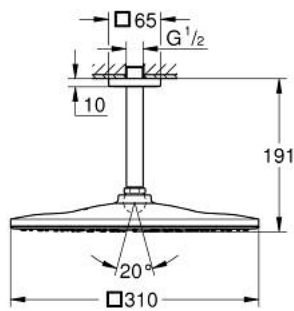

26 566 000 RAINSHOWER MONO 310 CUBE HEAD SHOWER SET CEILING 142 MM, 1 SPRAY

PRODUCT DESCRIPTION

- Colour: chrome
- consisting of:
 - head shower Rainshower 310
 - spray pattern: GROHE PureRain
 - maximum flow rate (at 3 bar): 7.5 l/min
- Rainshower shower arm ceiling 142 mm (27 485 000)
- GROHE EcoJoy - less water, perfect flow
- GROHE DreamSpray - perfect spray pattern
- GROHE LongLife finish
- GROHE SpeedClean - effortless limescale removal
- Inner WaterGuide - inner insulation for surface protection
- suitable for instantaneous heater

26 566 000 **RAINSHOWER MONO 310 CUBE HEAD SHOWER SET CEILING 142 MM, 1
SPRAY**

SPARE PARTS, January 2018 – now

- 1: Escutcheon (Spare part-nr. 48118000)
- 2: Fibre seal dia. \varnothing 18,5 x \varnothing 12 x 2 (Spare part-nr. 0138900M)
- 3: Dirt strainer (Spare part-nr. 48007000)