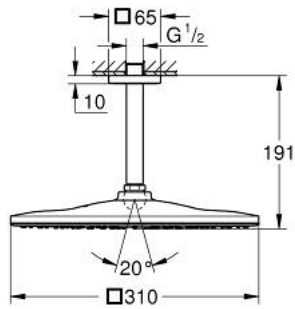

26 566 A00 RAINSHOWER MONO 310 CUBE HEAD SHOWER SET CEILING 142 MM, 1 SPRAY

PRODUCT DESCRIPTION

- Colour: hard graphite
- consisting of:
 - head shower Rainshower 310
 - spray pattern: GROHE PureRain
 - maximum flow rate (at 3 bar): 7.5 l/min
 - Rainshower shower arm ceiling 142 mm
 - GROHE EcoJoy - less water, perfect flow
 - GROHE DreamSpray - perfect spray pattern
 - GROHE LongLife finish
 - GROHE SpeedClean - effortless limescale removal
 - Inner WaterGuide - inner insulation for surface protection
 - suitable for instantaneous heater

26 566 A00 **RAINSHOWER MONO 310 CUBE HEAD SHOWER SET CEILING 142 MM, 1
SPRAY**

SPARE PARTS, September 2018 – now

- 1: escutcheon US (Spare part-nr. 48118A00)
- 2: Fibre seal dia. \varnothing 18,5 x \varnothing 12 x 2 (Spare part-nr. 0138900M)
- 3: Dirt strainer (Spare part-nr. 48007000)