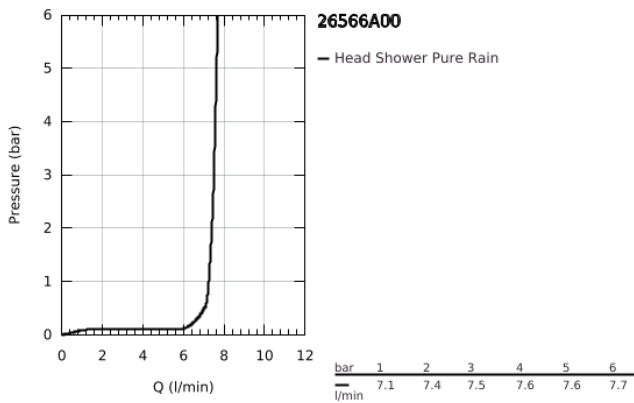

26 566 A00 RAINSHOWER MONO 310 CUBE HEAD SHOWER SET CEILING 142 MM, 1 SPRAY

PRODUCT DESCRIPTION

- Colour: hard graphite
- consisting of:
 - head shower Rainshower 310
 - spray pattern: GROHE PureRain
 - maximum flow rate (at 3 bar): 7.5 l/min
 - Rainshower shower arm ceiling 142 mm
 - GROHE EcoJoy - less water, perfect flow
 - GROHE DreamSpray - perfect spray pattern
 - GROHE LongLife finish
 - GROHE SpeedClean - effortless limescale removal
 - Inner WaterGuide - inner insulation for surface protection
 - suitable for instantaneous heater

26 566 A00 **RAINSHOWER MONO 310 CUBE HEAD SHOWER SET CEILING 142 MM, 1
SPRAY**

SPARE PARTS, September 2018 – now

- 1: escutcheon US (Spare part-nr. 48118A00)
- 2: Fibre seal dia. \varnothing 18,5 x \varnothing 12 x 2 (Spare part-nr. 0138900M)
- 3: Dirt strainer (Spare part-nr. 48007000)