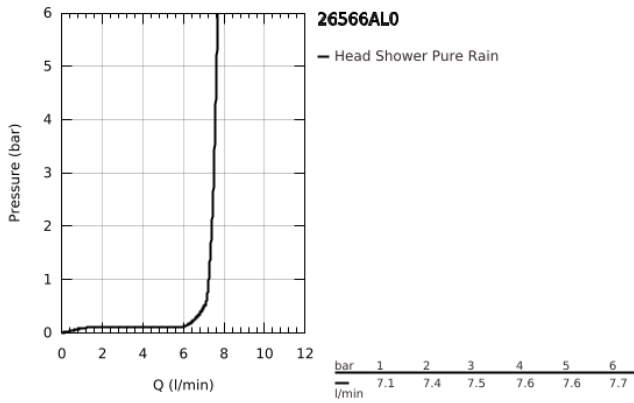

26 566 AL0 RAINSHOWER MONO 310 CUBE HEAD SHOWER SET CEILING 142 MM, 1 SPRAY

PRODUCT DESCRIPTION

- Colour: brushed hard graphite
- consisting of:
 - head shower Rainshower 310
 - spray pattern: GROHE PureRain
 - maximum flow rate (at 3 bar): 7.5 l/min
 - Rainshower shower arm ceiling 142 mm
 - GROHE EcoJoy - less water, perfect flow
 - GROHE DreamSpray - perfect spray pattern
 - GROHE LongLife finish
 - GROHE SpeedClean - effortless limescale removal
 - Inner WaterGuide - inner insulation for surface protection
 - suitable for instantaneous heater

26 566 AL0 RAINSHOWER MONO 310 CUBE HEAD SHOWER SET CEILING 142 MM, 1
SPRAY

SPARE PARTS, September 2018 – now

- 1: Escutcheon (Spare part-nr. 48118AL0)
- 2: Fibre seal dia. Ø 18,5 x Ø 12 x 2 (Spare part-nr. 0138900M)
- 3: Dirt strainer (Spare part-nr. 48007000)