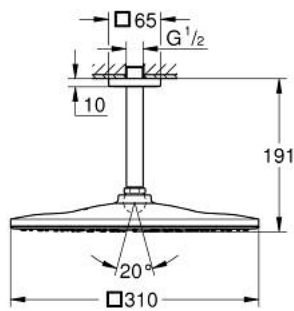

26 566 AL0 RAINSHOWER MONO 310 CUBE HEAD SHOWER SET CEILING 142 MM, 1 SPRAY

PRODUCT DESCRIPTION

- Colour: brushed hard graphite
- consisting of:
 - head shower Rainshower 310
 - spray pattern: GROHE PureRain
 - maximum flow rate (at 3 bar): 7.5 l/min
 - Rainshower shower arm ceiling 142 mm
 - GROHE EcoJoy - less water, perfect flow
 - GROHE DreamSpray - perfect spray pattern
 - GROHE LongLife finish
 - GROHE SpeedClean - effortless limescale removal
 - Inner WaterGuide - inner insulation for surface protection
 - suitable for instantaneous heater

26 566 AL0 RAINSHOWER MONO 310 CUBE HEAD SHOWER SET CEILING 142 MM, 1
SPRAY

SPARE PARTS, September 2018 – now

- 1: Escutcheon (Spare part-nr. 48118AL0)
- 2: Fibre seal dia. Ø 18,5 x Ø 12 x 2 (Spare part-nr. 0138900M)
- 3: Dirt strainer (Spare part-nr. 48007000)