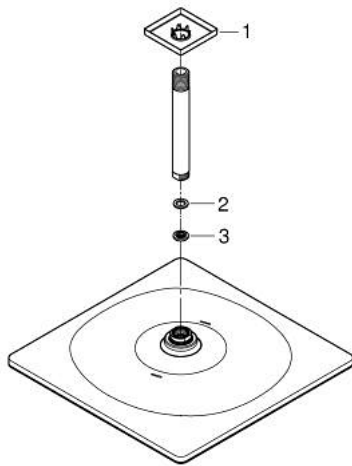

26 566 AL0 RAINSHOWER MONO 310 CUBE HEAD SHOWER SET CEILING 142 MM, 1 SPRAY

PRODUCT DESCRIPTION

- Colour: brushed hard graphite
- consisting of:
 - head shower Rainshower 310
 - spray pattern: GROHE PureRain
 - maximum flow rate (at 3 bar): 7.5 l/min
 - Rainshower shower arm ceiling 142 mm
 - GROHE EcoJoy - less water, perfect flow
 - GROHE DreamSpray - perfect spray pattern
 - GROHE LongLife finish
 - GROHE SpeedClean - effortless limescale removal
 - Inner WaterGuide - inner insulation for surface protection
 - suitable for instantaneous heater

26 566 AL0 RAINSHOWER MONO 310 CUBE HEAD SHOWER SET CEILING 142 MM, 1
SPRAY

SPARE PARTS, September 2018 – now

- 1: Escutcheon (Spare part-nr. 48118AL0)
- 2: Fibre seal dia. Ø 18,5 x Ø 12 x 2 (Spare part-nr. 0138900M)
- 3: Dirt strainer (Spare part-nr. 48007000)