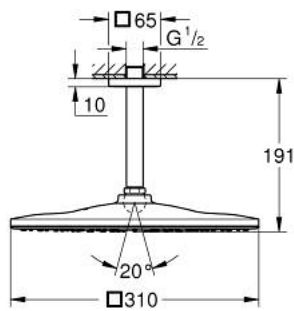

26 566 DA0 RAINSHOWER MONO 310 CUBE HEAD SHOWER SET CEILING 142 MM, 1 SPRAY

PRODUCT DESCRIPTION

- Colour: warm sunset
- consisting of:
 - head shower Rainshower 310
 - spray pattern: GROHE PureRain
 - maximum flow rate (at 3 bar): 7.5 l/min
- Rainshower shower arm ceiling 142 mm
- GROHE EcoJoy - less water, perfect flow
- GROHE DreamSpray - perfect spray pattern
- GROHE LongLife finish
- GROHE SpeedClean - effortless limescale removal
- Inner WaterGuide - inner insulation for surface protection
- suitable for instantaneous heater

26 566 DA0 **RAINSHOWER MONO 310 CUBE HEAD SHOWER SET CEILING 142 MM, 1
SPRAY**

SPARE PARTS, September 2018 – now

- 1: Escutcheon (Spare part-nr. 48118DA0)
- 2: Fibre seal dia. Ø 18,5 x Ø 12 x 2 (Spare part-nr. 0138900M)
- 3: Dirt strainer (Spare part-nr. 48007000)