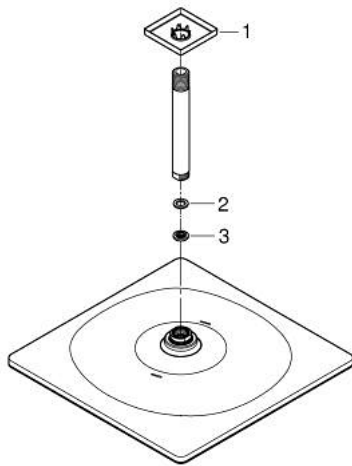

26 566 DA0 RAINSHOWER MONO 310 CUBE HEAD SHOWER SET CEILING 142 MM, 1 SPRAY

PRODUCT DESCRIPTION

- Colour: warm sunset
- consisting of:
 - head shower Rainshower 310
 - spray pattern: GROHE PureRain
 - maximum flow rate (at 3 bar): 7.5 l/min
- Rainshower shower arm ceiling 142 mm
- GROHE EcoJoy - less water, perfect flow
- GROHE DreamSpray - perfect spray pattern
- GROHE LongLife finish
- GROHE SpeedClean - effortless limescale removal
- Inner WaterGuide - inner insulation for surface protection
- suitable for instantaneous heater

26 566 DA0 **RAINSHOWER MONO 310 CUBE HEAD SHOWER SET CEILING 142 MM, 1
SPRAY**

SPARE PARTS, September 2018 – now

- 1: Escutcheon (Spare part-nr. 48118DA0)
- 2: Fibre seal dia. Ø 18,5 x Ø 12 x 2 (Spare part-nr. 0138900M)
- 3: Dirt strainer (Spare part-nr. 48007000)