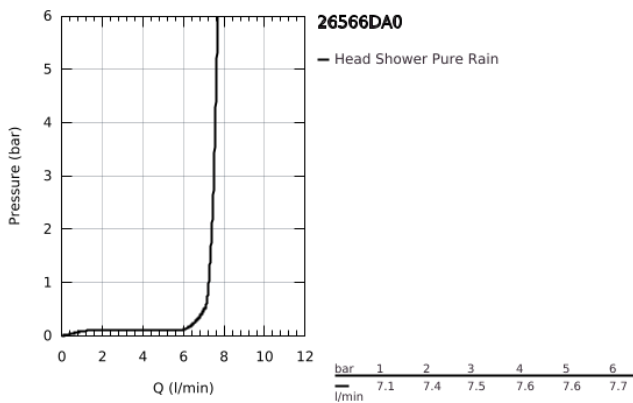

26 566 DA0 RAINSHOWER MONO 310 CUBE HEAD SHOWER SET CEILING 142 MM, 1 SPRAY

PRODUCT DESCRIPTION

- Colour: warm sunset
- consisting of:
 - head shower Rainshower 310
 - spray pattern: GROHE PureRain
 - maximum flow rate (at 3 bar): 7.5 l/min
- Rainshower shower arm ceiling 142 mm
- GROHE EcoJoy - less water, perfect flow
- GROHE DreamSpray - perfect spray pattern
- GROHE LongLife finish
- GROHE SpeedClean - effortless limescale removal
- Inner WaterGuide - inner insulation for surface protection
- suitable for instantaneous heater

26 566 DA0 **RAINSHOWER MONO 310 CUBE HEAD SHOWER SET CEILING 142 MM, 1
SPRAY**

SPARE PARTS, September 2018 – now

- 1: Escutcheon (Spare part-nr. 48118DA0)
- 2: Fibre seal dia. Ø 18,5 x Ø 12 x 2 (Spare part-nr. 0138900M)
- 3: Dirt strainer (Spare part-nr. 48007000)