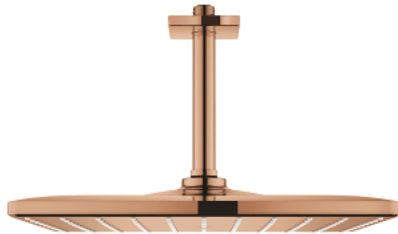

26 566 DA0 RAINSHOWER MONO 310 CUBE HEAD SHOWER SET CEILING 142 MM, 1 SPRAY

PRODUCT DESCRIPTION

- Colour: warm sunset
- consisting of:
 - head shower Rainshower 310
 - spray pattern: GROHE PureRain
 - maximum flow rate (at 3 bar): 7.5 l/min
- Rainshower shower arm ceiling 142 mm
- GROHE EcoJoy - less water, perfect flow
- GROHE DreamSpray - perfect spray pattern
- GROHE LongLife finish
- GROHE SpeedClean - effortless limescale removal
- Inner WaterGuide - inner insulation for surface protection
- suitable for instantaneous heater

26 566 DA0 **RAINSHOWER MONO 310 CUBE HEAD SHOWER SET CEILING 142 MM, 1
SPRAY**

SPARE PARTS, September 2018 – now

- 1: Escutcheon (Spare part-nr. 48118DA0)
- 2: Fibre seal dia. Ø 18,5 x Ø 12 x 2 (Spare part-nr. 0138900M)
- 3: Dirt strainer (Spare part-nr. 48007000)