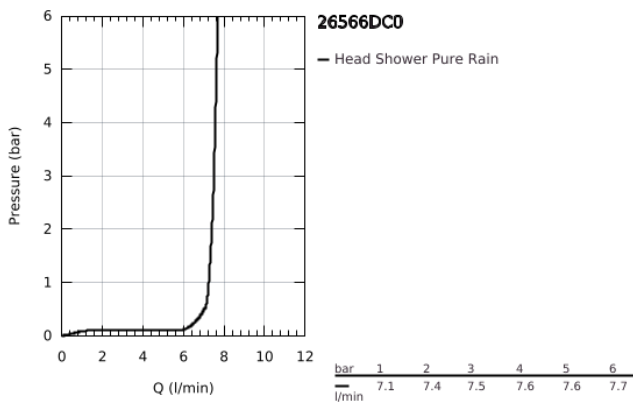

## 26 566 DC0 RAINSHOWER MONO 310 CUBE HEAD SHOWER SET CEILING 142 MM, 1 SPRAY

### PRODUCT DESCRIPTION

- Colour: Supersteel
- consisting of:
  - head shower Rainshower 310
  - spray pattern: GROHE PureRain
  - maximum flow rate (at 3 bar): 7.5 l/min
  - Rainshower shower arm ceiling 142 mm
  - GROHE EcoJoy - less water, perfect flow
  - GROHE DreamSpray - perfect spray pattern
  - GROHE LongLife finish
  - GROHE SpeedClean - effortless limescale removal
  - Inner WaterGuide - inner insulation for surface protection
  - suitable for instantaneous heater

26 566 DC0 **RAINSHOWER MONO 310 CUBE HEAD SHOWER SET CEILING 142 MM, 1  
SPRAY**

**SPARE PARTS**, September 2018 – now

- 1: Escutcheon (Spare part-nr. 48118000)
- 2: Fibre seal dia. Ø 18,5 x Ø 12 x 2 (Spare part-nr. 0138900M)
- 3: Dirt strainer (Spare part-nr. 48007000)