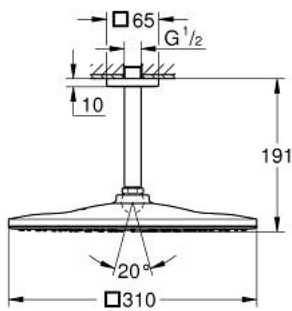

## 26 566 DC0 RAINSHOWER MONO 310 CUBE HEAD SHOWER SET CEILING 142 MM, 1 SPRAY

### PRODUCT DESCRIPTION

- Colour: Supersteel
- consisting of:
  - head shower Rainshower 310
  - spray pattern: GROHE PureRain
  - maximum flow rate (at 3 bar): 7.5 l/min
  - Rainshower shower arm ceiling 142 mm
  - GROHE EcoJoy - less water, perfect flow
  - GROHE DreamSpray - perfect spray pattern
  - GROHE LongLife finish
  - GROHE SpeedClean - effortless limescale removal
  - Inner WaterGuide - inner insulation for surface protection
  - suitable for instantaneous heater

26 566 DC0 **RAINSHOWER MONO 310 CUBE HEAD SHOWER SET CEILING 142 MM, 1  
SPRAY**

**SPARE PARTS**, September 2018 – now

- 1: Escutcheon (Spare part-nr. 48118000)
- 2: Fibre seal dia. Ø 18,5 x Ø 12 x 2 (Spare part-nr. 0138900M)
- 3: Dirt strainer (Spare part-nr. 48007000)