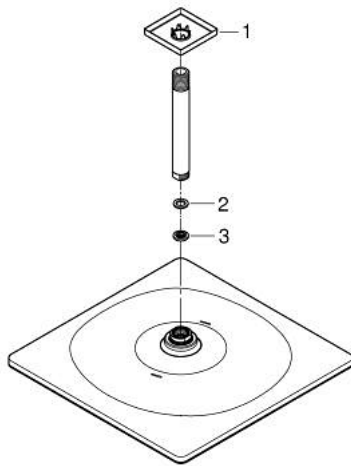

## 26 566 DC0 RAINSHOWER MONO 310 CUBE HEAD SHOWER SET CEILING 142 MM, 1 SPRAY

### PRODUCT DESCRIPTION

- Colour: Supersteel
- consisting of:
  - head shower Rainshower 310
  - spray pattern: GROHE PureRain
  - maximum flow rate (at 3 bar): 7.5 l/min
  - Rainshower shower arm ceiling 142 mm
  - GROHE EcoJoy - less water, perfect flow
  - GROHE DreamSpray - perfect spray pattern
  - GROHE LongLife finish
  - GROHE SpeedClean - effortless limescale removal
  - Inner WaterGuide - inner insulation for surface protection
  - suitable for instantaneous heater

26 566 DC0 **RAINSHOWER MONO 310 CUBE HEAD SHOWER SET CEILING 142 MM, 1  
SPRAY**

**SPARE PARTS**, September 2018 – now

- 1: Escutcheon (Spare part-nr. 48118000)
- 2: Fibre seal dia. Ø 18,5 x Ø 12 x 2 (Spare part-nr. 0138900M)
- 3: Dirt strainer (Spare part-nr. 48007000)