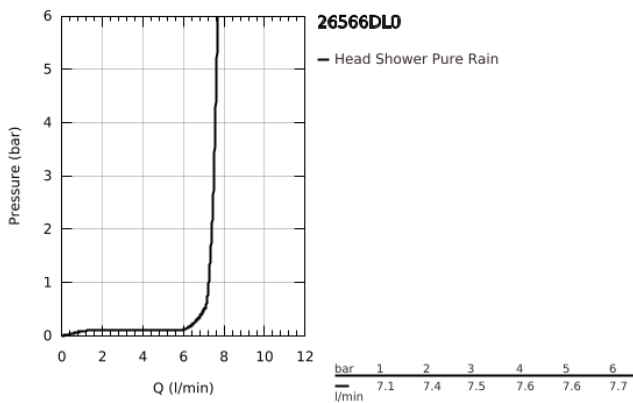

## 26 566 DL0 RAINSHOWER MONO 310 CUBE HEAD SHOWER SET CEILING 142 MM, 1 SPRAY

### PRODUCT DESCRIPTION

- Colour: brushed warm sunset
- consisting of:
  - head shower Rainshower 310
  - spray pattern: GROHE PureRain
  - maximum flow rate (at 3 bar): 7.5 l/min
  - Rainshower shower arm ceiling 142 mm
  - GROHE EcoJoy - less water, perfect flow
  - GROHE DreamSpray - perfect spray pattern
  - GROHE LongLife finish
  - GROHE SpeedClean - effortless limescale removal
  - Inner WaterGuide - inner insulation for surface protection
  - suitable for instantaneous heater

26 566 DL0 **RAINSHOWER MONO 310 CUBE HEAD SHOWER SET CEILING 142 MM, 1  
SPRAY**

**SPARE PARTS**, September 2018 – now

- 1: Escutcheon (Spare part-nr. 48118DL0)
- 2: Fibre seal dia. Ø 18,5 x Ø 12 x 2 (Spare part-nr. 0138900M)
- 3: Dirt strainer (Spare part-nr. 48007000)