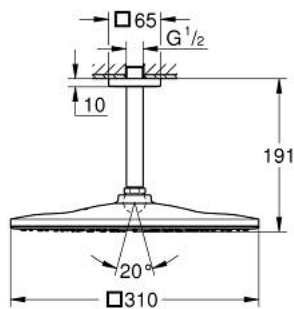

## 26 566 DL0 RAINSHOWER MONO 310 CUBE HEAD SHOWER SET CEILING 142 MM, 1 SPRAY

### PRODUCT DESCRIPTION

- Colour: brushed warm sunset
- consisting of:
  - head shower Rainshower 310
  - spray pattern: GROHE PureRain
  - maximum flow rate (at 3 bar): 7.5 l/min
  - Rainshower shower arm ceiling 142 mm
  - GROHE EcoJoy - less water, perfect flow
  - GROHE DreamSpray - perfect spray pattern
  - GROHE LongLife finish
  - GROHE SpeedClean - effortless limescale removal
  - Inner WaterGuide - inner insulation for surface protection
  - suitable for instantaneous heater

26 566 DL0 **RAINSHOWER MONO 310 CUBE HEAD SHOWER SET CEILING 142 MM, 1  
SPRAY**

**SPARE PARTS**, September 2018 – now

- 1: Escutcheon (Spare part-nr. 48118DL0)
- 2: Fibre seal dia. Ø 18,5 x Ø 12 x 2 (Spare part-nr. 0138900M)
- 3: Dirt strainer (Spare part-nr. 48007000)