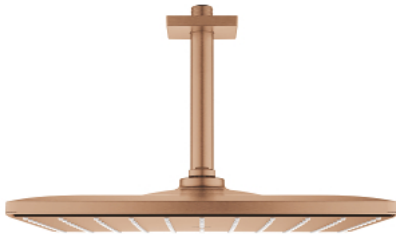

## 26 566 DL0 RAINSHOWER MONO 310 CUBE HEAD SHOWER SET CEILING 142 MM, 1 SPRAY

### PRODUCT DESCRIPTION

- Colour: brushed warm sunset
- consisting of:
  - head shower Rainshower 310
  - spray pattern: GROHE PureRain
  - maximum flow rate (at 3 bar): 7.5 l/min
  - Rainshower shower arm ceiling 142 mm
  - GROHE EcoJoy - less water, perfect flow
  - GROHE DreamSpray - perfect spray pattern
  - GROHE LongLife finish
  - GROHE SpeedClean - effortless limescale removal
  - Inner WaterGuide - inner insulation for surface protection
  - suitable for instantaneous heater

26 566 DL0 **RAINSHOWER MONO 310 CUBE HEAD SHOWER SET CEILING 142 MM, 1  
SPRAY**

**SPARE PARTS**, September 2018 – now

- 1: Escutcheon (Spare part-nr. 48118DL0)
- 2: Fibre seal dia. Ø 18,5 x Ø 12 x 2 (Spare part-nr. 0138900M)
- 3: Dirt strainer (Spare part-nr. 48007000)