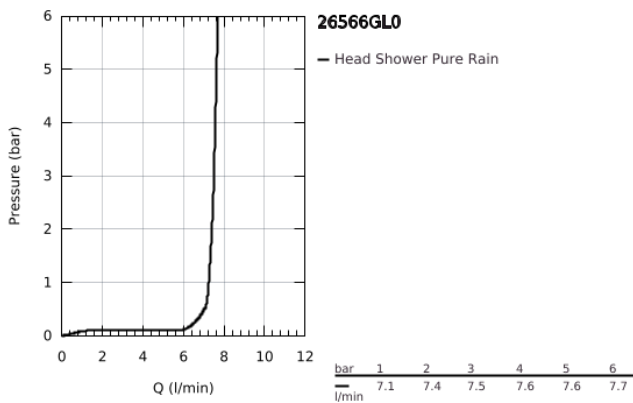

## 26 566 GL0 RAINSHOWER MONO 310 CUBE HEAD SHOWER SET CEILING 142 MM, 1 SPRAY

### PRODUCT DESCRIPTION

- Colour: cool sunrise
- consisting of:
  - head shower Rainshower 310
  - spray pattern: GROHE PureRain
  - maximum flow rate (at 3 bar): 7.5 l/min
  - Rainshower shower arm ceiling 142 mm
  - GROHE EcoJoy - less water, perfect flow
  - GROHE DreamSpray - perfect spray pattern
  - GROHE LongLife finish
  - GROHE SpeedClean - effortless limescale removal
  - Inner WaterGuide - inner insulation for surface protection
  - suitable for instantaneous heater

26 566 GL0 **RAINSHOWER MONO 310 CUBE HEAD SHOWER SET CEILING 142 MM, 1  
SPRAY**

**SPARE PARTS**, September 2018 – now

- 1: Escutcheon (Spare part-nr. 48118GL0)
- 2: Fibre seal dia.  $\varnothing$  18,5 x  $\varnothing$  12 x 2 (Spare part-nr. 0138900M)
- 3: Dirt strainer (Spare part-nr. 48007000)