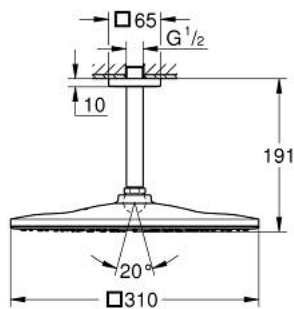

## 26 566 GL0 RAINSHOWER MONO 310 CUBE HEAD SHOWER SET CEILING 142 MM, 1 SPRAY

### PRODUCT DESCRIPTION

- Colour: cool sunrise
- consisting of:
  - head shower Rainshower 310
  - spray pattern: GROHE PureRain
  - maximum flow rate (at 3 bar): 7.5 l/min
  - Rainshower shower arm ceiling 142 mm
  - GROHE EcoJoy - less water, perfect flow
  - GROHE DreamSpray - perfect spray pattern
  - GROHE LongLife finish
  - GROHE SpeedClean - effortless limescale removal
  - Inner WaterGuide - inner insulation for surface protection
  - suitable for instantaneous heater

26 566 GL0 **RAINSHOWER MONO 310 CUBE HEAD SHOWER SET CEILING 142 MM, 1  
SPRAY**

**SPARE PARTS**, September 2018 – now

- 1: Escutcheon (Spare part-nr. 48118GL0)
- 2: Fibre seal dia.  $\varnothing$  18,5 x  $\varnothing$  12 x 2 (Spare part-nr. 0138900M)
- 3: Dirt strainer (Spare part-nr. 48007000)