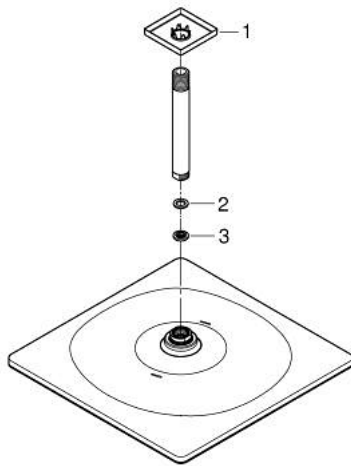

## 26 566 GL0 RAINSHOWER MONO 310 CUBE HEAD SHOWER SET CEILING 142 MM, 1 SPRAY

### PRODUCT DESCRIPTION

- Colour: cool sunrise
- consisting of:
  - head shower Rainshower 310
  - spray pattern: GROHE PureRain
  - maximum flow rate (at 3 bar): 7.5 l/min
  - Rainshower shower arm ceiling 142 mm
  - GROHE EcoJoy - less water, perfect flow
  - GROHE DreamSpray - perfect spray pattern
  - GROHE LongLife finish
  - GROHE SpeedClean - effortless limescale removal
  - Inner WaterGuide - inner insulation for surface protection
  - suitable for instantaneous heater

26 566 GL0 **RAINSHOWER MONO 310 CUBE HEAD SHOWER SET CEILING 142 MM, 1  
SPRAY**

**SPARE PARTS**, September 2018 – now

- 1: Escutcheon (Spare part-nr. 48118GL0)
- 2: Fibre seal dia.  $\varnothing$  18,5 x  $\varnothing$  12 x 2 (Spare part-nr. 0138900M)
- 3: Dirt strainer (Spare part-nr. 48007000)