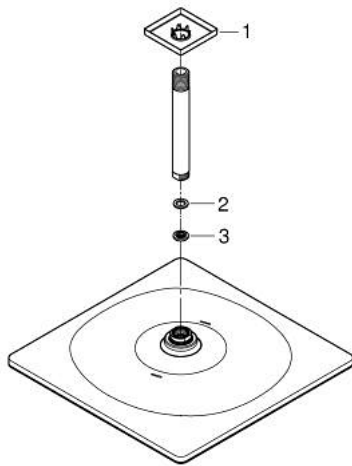

26 566 GN0 RAINSHOWER MONO 310 CUBE HEAD SHOWER SET CEILING 142 MM, 1 SPRAY

PRODUCT DESCRIPTION

- Colour: brushed cool sunrise
- consisting of:
 - head shower Rainshower 310
 - spray pattern: GROHE PureRain
 - maximum flow rate (at 3 bar): 7.5 l/min
 - Rainshower shower arm ceiling 142 mm
 - GROHE EcoJoy - less water, perfect flow
 - GROHE DreamSpray - perfect spray pattern
 - GROHE LongLife finish
 - GROHE SpeedClean - effortless limescale removal
 - Inner WaterGuide - inner insulation for surface protection
 - suitable for instantaneous heater

26 566 GN0 **RAINSHOWER MONO 310 CUBE HEAD SHOWER SET CEILING 142 MM, 1
SPRAY**

SPARE PARTS, September 2018 – now

- 1: Escutcheon (Spare part-nr. 48118GN0)
- 2: Fibre seal dia. Ø 18,5 x Ø 12 x 2 (Spare part-nr. 0138900M)
- 3: Dirt strainer (Spare part-nr. 48007000)