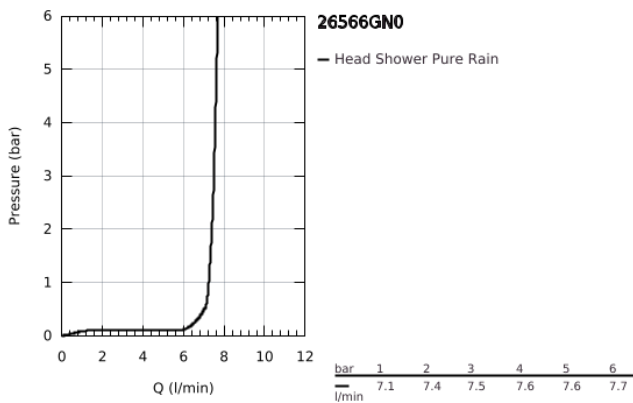

26 566 GN0 RAINSHOWER MONO 310 CUBE HEAD SHOWER SET CEILING 142 MM, 1 SPRAY

PRODUCT DESCRIPTION

- Colour: brushed cool sunrise
- consisting of:
 - head shower Rainshower 310
 - spray pattern: GROHE PureRain
 - maximum flow rate (at 3 bar): 7.5 l/min
 - Rainshower shower arm ceiling 142 mm
 - GROHE EcoJoy - less water, perfect flow
 - GROHE DreamSpray - perfect spray pattern
 - GROHE LongLife finish
 - GROHE SpeedClean - effortless limescale removal
 - Inner WaterGuide - inner insulation for surface protection
 - suitable for instantaneous heater

26 566 GN0 **RAINSHOWER MONO 310 CUBE HEAD SHOWER SET CEILING 142 MM, 1
SPRAY**

SPARE PARTS, September 2018 – now

- 1: Escutcheon (Spare part-nr. 48118GN0)
- 2: Fibre seal dia. Ø 18,5 x Ø 12 x 2 (Spare part-nr. 0138900M)
- 3: Dirt strainer (Spare part-nr. 48007000)