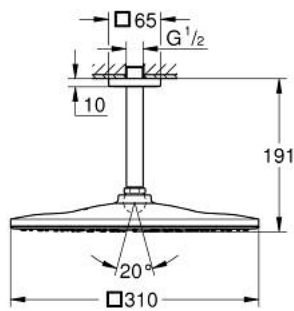

26 566 GN0 RAINSHOWER MONO 310 CUBE HEAD SHOWER SET CEILING 142 MM, 1 SPRAY

PRODUCT DESCRIPTION

- Colour: brushed cool sunrise
- consisting of:
 - head shower Rainshower 310
 - spray pattern: GROHE PureRain
 - maximum flow rate (at 3 bar): 7.5 l/min
 - Rainshower shower arm ceiling 142 mm
 - GROHE EcoJoy - less water, perfect flow
 - GROHE DreamSpray - perfect spray pattern
 - GROHE LongLife finish
 - GROHE SpeedClean - effortless limescale removal
 - Inner WaterGuide - inner insulation for surface protection
 - suitable for instantaneous heater

26 566 GN0 **RAINSHOWER MONO 310 CUBE HEAD SHOWER SET CEILING 142 MM, 1
SPRAY**

SPARE PARTS, September 2018 – now

- 1: Escutcheon (Spare part-nr. 48118GN0)
- 2: Fibre seal dia. Ø 18,5 x Ø 12 x 2 (Spare part-nr. 0138900M)
- 3: Dirt strainer (Spare part-nr. 48007000)