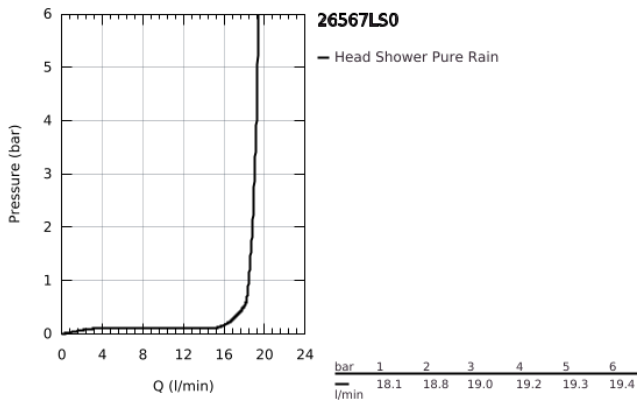

26 567 LS0 RAINSHOWER MONO 310 CUBE HEAD SHOWER 1 SPRAY

PRODUCT DESCRIPTION

- Colour: moon white
- spray pattern: GROHE PureRain
- maximum flow rate (at 3 bar): 19 l/min
- spray plate moon white
- ball joint with turning angle $\pm 10^\circ$
- connection thread $\frac{1}{2}$ "
- GROHE DreamSpray - perfect spray pattern
- GROHE LongLife finish
- GROHE SpeedClean - effortless limescale removal
- Inner WaterGuide - inner insulation for surface protection
- suitable for instantaneous heater

26 567 LS0 **RAINSHOWER MONO 310 CUBE HEAD SHOWER 1 SPRAY**

SPARE PARTS, January 2018 – now

1: Fibre seal dia. \varnothing 18,5 x \varnothing 12 x 2 (Spare part-nr. 0138900M)

2: Dirt strainer (Spare part-nr. 48007000)