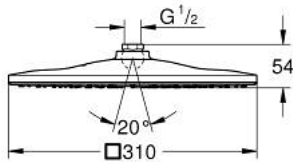

26 567 LS0 RAINSHOWER MONO 310 CUBE HEAD SHOWER 1 SPRAY

PRODUCT DESCRIPTION

- Colour: moon white
- spray pattern: GROHE PureRain
- maximum flow rate (at 3 bar): 19 l/min
- spray plate moon white
- ball joint with turning angle $\pm 10^\circ$
- connection thread $\frac{1}{2}$ "
- GROHE DreamSpray - perfect spray pattern
- GROHE LongLife finish
- GROHE SpeedClean - effortless limescale removal
- Inner WaterGuide - inner insulation for surface protection
- suitable for instantaneous heater

26 567 LS0 **RAINSHOWER MONO 310 CUBE HEAD SHOWER 1 SPRAY**

SPARE PARTS, January 2018 – now

1: Fibre seal dia. \varnothing 18,5 x \varnothing 12 x 2 (Spare part-nr. 0138900M)

2: Dirt strainer (Spare part-nr. 48007000)