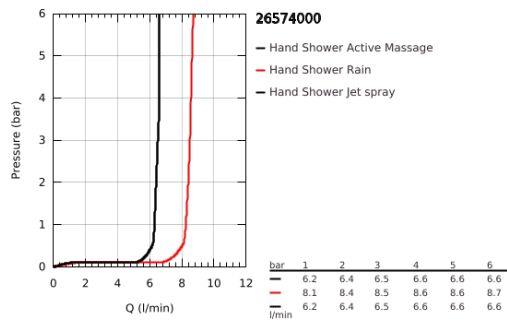

## 26 574 000 RAINSHOWER SMARTACTIVE 130 HAND SHOWER 3 SPRAYS

### PRODUCT DESCRIPTION

- Colour: chrome
- spray plate in corresponding colour
- spray patterns: Rain, Jet, ActiveMassage
- maximum flow rate (at 3 bar): 8.5 l/min
- GROHE EcoJoy - less water, perfect flow
- GROHE DreamSpray - perfect spray pattern
- GROHE SmartTip showering spray selection via push of a ring
- GROHE LongLife finish
- GROHE SpeedClean - effortless limescale removal
- Inner WaterGuide - inner insulation for surface protection
- universal mounting system, fitting all standard shower hoses
- suitable for instantaneous heater