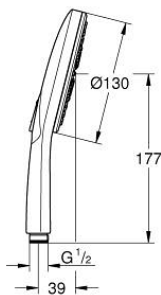

26 574 DA0 RAINSHOWER SMARTACTIVE 130 HAND SHOWER 3 SPRAYS

PRODUCT DESCRIPTION

- Colour: warm sunset
- spray plate in corresponding colour
- spray patterns: Rain, Jet, ActiveMassage
- maximum flow rate (at 3 bar): 8.5 l/min
- GROHE EcoJoy - less water, perfect flow
- GROHE DreamSpray - perfect spray pattern
- GROHE SmartTip showering spray selection via push of a ring
- GROHE LongLife finish
- GROHE SpeedClean - effortless limescale removal
- Inner WaterGuide - inner insulation for surface protection
- universal mounting system, fitting all standard shower hoses
- suitable for instantaneous heater

26 574 DA0 **RAINSHOWER SMARTACTIVE 130 HAND SHOWER 3 SPRAYS**

SPARE PARTS, September 2018 – now

1: Dirt strainer (Spare part-nr. 0700200M)