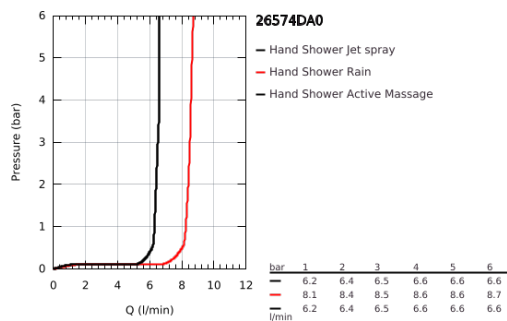

26 574 DA0 RAINSHOWER SMARTACTIVE 130 HAND SHOWER 3 SPRAYS

PRODUCT DESCRIPTION

- Colour: warm sunset
- spray plate in corresponding colour
- spray patterns: Rain, Jet, ActiveMassage
- maximum flow rate (at 3 bar): 8.5 l/min
- GROHE EcoJoy - less water, perfect flow
- GROHE DreamSpray - perfect spray pattern
- GROHE SmartTip showering spray selection via push of a ring
- GROHE LongLife finish
- GROHE SpeedClean - effortless limescale removal
- Inner WaterGuide - inner insulation for surface protection
- universal mounting system, fitting all standard shower hoses
- suitable for instantaneous heater

26 574 DA0 **RAINSHOWER SMARTACTIVE 130 HAND SHOWER 3 SPRAYS**

SPARE PARTS, September 2018 – now

1: Dirt strainer (Spare part-nr. 0700200M)