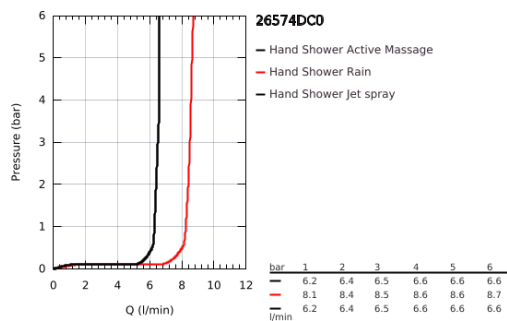

26 574 DC0 RAINSHOWER SMARTACTIVE 130 HAND SHOWER 3 SPRAYS

PRODUCT DESCRIPTION

- Colour: Supersteel
- spray plate in corresponding colour
- spray patterns: Rain, Jet, ActiveMassage
- maximum flow rate (at 3 bar): 8.5 l/min
- GROHE EcoJoy - less water, perfect flow
- GROHE DreamSpray - perfect spray pattern
- GROHE SmartTip showering spray selection via push of a ring
- GROHE LongLife finish
- GROHE SpeedClean - effortless limescale removal
- Inner WaterGuide - inner insulation for surface protection
- universal mounting system, fitting all standard shower hoses
- suitable for instantaneous heater