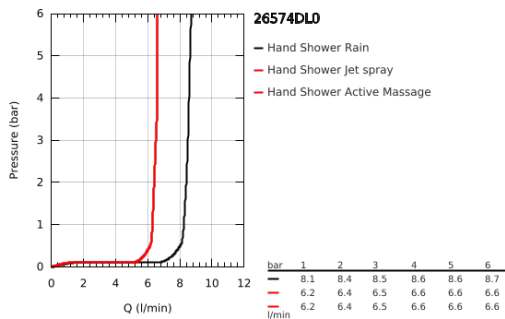

26 574 DL0 RAINSHOWER SMARTACTIVE 130 HAND SHOWER 3 SPRAYS

PRODUCT DESCRIPTION

- Colour: brushed warm sunset
- spray plate in corresponding colour
- spray patterns: Rain, Jet, ActiveMassage
- maximum flow rate (at 3 bar): 8.5 l/min
- GROHE EcoJoy - less water, perfect flow
- GROHE DreamSpray - perfect spray pattern
- GROHE SmartTip showering spray selection via push of a ring
- GROHE LongLife finish
- GROHE SpeedClean - effortless limescale removal
- Inner WaterGuide - inner insulation for surface protection
- universal mounting system, fitting all standard shower hoses
- suitable for instantaneous heater