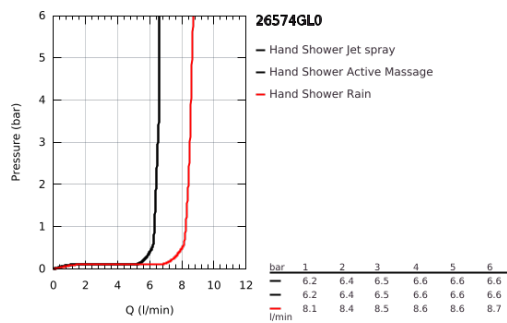

26 574 GL0 RAINSHOWER SMARTACTIVE 130 HAND SHOWER 3 SPRAYS

PRODUCT DESCRIPTION

- Colour: cool sunrise
- spray plate in corresponding colour
- spray patterns: Rain, Jet, ActiveMassage
- maximum flow rate (at 3 bar): 8.5 l/min
- GROHE EcoJoy - less water, perfect flow
- GROHE DreamSpray - perfect spray pattern
- GROHE SmartTip showering spray selection via push of a ring
- GROHE LongLife finish
- GROHE SpeedClean - effortless limescale removal
- Inner WaterGuide - inner insulation for surface protection
- universal mounting system, fitting all standard shower hoses
- suitable for instantaneous heater

26 574 GL0 RAINSHOWER SMARTACTIVE 130 HAND SHOWER 3 SPRAYS

SPARE PARTS, September 2018 – now

1: Dirt strainer (Spare part-nr. 0700200M)