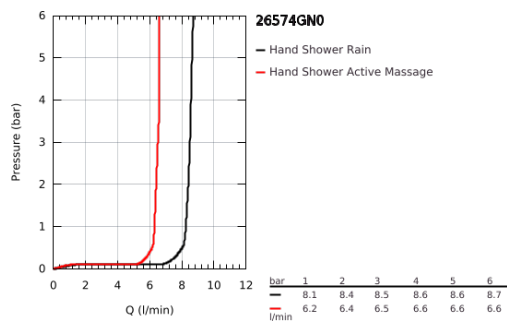

## 26 574 GN0 RAINSHOWER SMARTACTIVE 130 HAND SHOWER 3 SPRAYS

### PRODUCT DESCRIPTION

- Colour: brushed cool sunrise
- spray plate in corresponding colour
- spray patterns: Rain, Jet, ActiveMassage
- maximum flow rate (at 3 bar): 8.5 l/min
- GROHE EcoJoy - less water, perfect flow
- GROHE DreamSpray - perfect spray pattern
- GROHE SmartTip showering spray selection via push of a ring
- GROHE LongLife finish
- GROHE SpeedClean - effortless limescale removal
- Inner WaterGuide - inner insulation for surface protection
- universal mounting system, fitting all standard shower hoses
- suitable for instantaneous heater