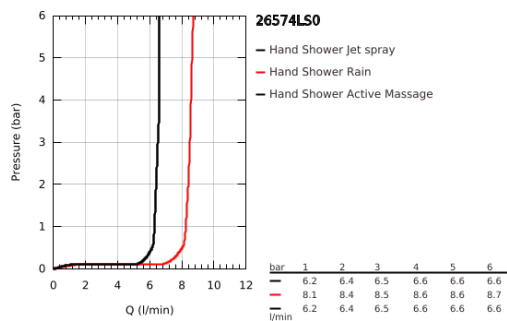

26 574 LS0 RAINSHOWER SMARTACTIVE 130 HAND SHOWER 3 SPRAYS

PRODUCT DESCRIPTION

- Colour: moon white
- spray plate moon white
- spray patterns: Rain, Jet, ActiveMassage
- maximum flow rate (at 3 bar): 8.5 l/min
- GROHE EcoJoy - less water, perfect flow
- GROHE DreamSpray - perfect spray pattern
- GROHE SmartTip showering spray selection via push of a ring
- GROHE LongLife finish
- GROHE SpeedClean - effortless limescale removal
- Inner WaterGuide - inner insulation for surface protection
- universal mounting system, fitting all standard shower hoses
- suitable for instantaneous heater