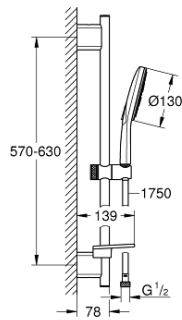

### PRODUCT DESCRIPTION

- Colour: chrome
- consisting of:
  - hand shower Rainshower SmartActive 130 (26 574)
  - maximum flow rate (at 3 bar): 8.5 l/min
  - shower rail 600 mm
  - with wall holders made of metal
  - shower hose Silverflex 1750 mm 1/2" x 1/2" (28 388)
  - GROHE EasyReach tray
  - GROHE EcoJoy - less water, perfect flow
  - GROHE DreamSpray - perfect spray pattern
  - GROHE LongLife finish
  - GROHE FastFixation Plus adjustable distance between brackets for adaption to existing drilling holes
  - GROHE TileFix adjustable depth on upper and lower bracket
  - GROHE SpeedClean - effortless limescale removal
  - Inner WaterGuide - inner insulation for surface protection
  - TwistStop - to prevent hose from twisting
  - suitable for instantaneous heater

### SPARE PARTS, March 2018 – now

- 1: Shower bar holder (Spare part-nr. 48425000)
- 2: Glide element (Spare part-nr. 48424000)
- 3: Soap dish (Spare part-nr. 48426000)
- 4: Dirt strainer (Spare part-nr. 0700200M)