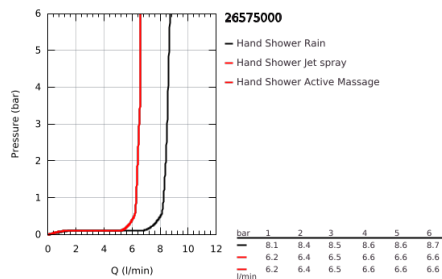

## 26 575 000 RAINSHOWER SMARTACTIVE 130 SHOWER RAIL SET 3 SPRAYS

### PRODUCT DESCRIPTION

- Colour: chrome
- consisting of:
  - hand shower Rainshower SmartActive 130 (26 574)
  - maximum flow rate (at 3 bar): 8.5 l/min
  - shower rail 600 mm
  - with wall holders made of metal
  - shower hose Silverflex 1750 mm 1/2" x 1/2" (28 388)
  - GROHE EasyReach tray
  - GROHE EcoJoy - less water, perfect flow
  - GROHE DreamSpray - perfect spray pattern
  - GROHE LongLife finish
  - GROHE FastFixation Plus adjustable distance between brackets for adaption to existing drilling holes
  - GROHE TileFix adjustable depth on upper and lower bracket
  - GROHE SpeedClean - effortless limescale removal
  - Inner WaterGuide - inner insulation for surface protection
  - TwistStop - to prevent hose from twisting
  - suitable for instantaneous heater