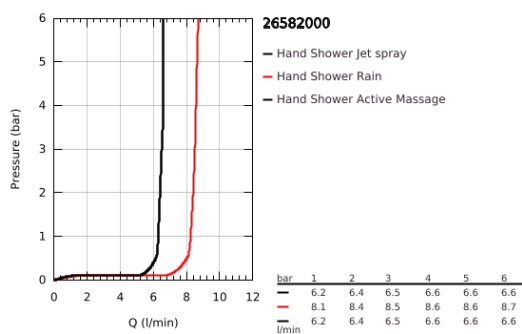

## 26 582 000 RAINSHOWER SMARTACTIVE 130 CUBE HAND SHOWER 3 SPRAYS

### PRODUCT DESCRIPTION

- Colour: chrome
- spray plate in corresponding colour
- spray patterns: Rain, Jet, ActiveMassage
- maximum flow rate (at 3 bar): 8.5 l/min
- GROHE EcoJoy - less water, perfect flow
- GROHE DreamSpray - perfect spray pattern
- GROHE SmartTip showering spray selection via push of a ring
- GROHE LongLife finish
- GROHE SpeedClean - effortless limescale removal
- Inner WaterGuide - inner insulation for surface protection
- universal mounting system, fitting all standard shower hoses
- suitable for instantaneous heater