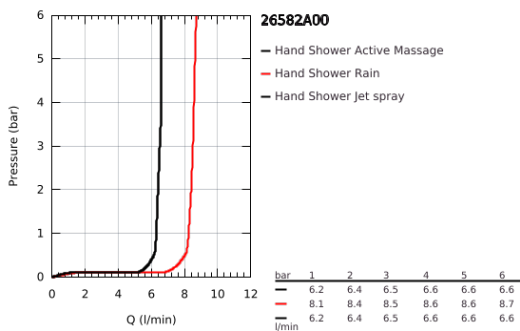

26 582 A00 RAINSHOWER SMARTACTIVE 130 CUBE HAND SHOWER 3 SPRAYS

PRODUCT DESCRIPTION

- Colour: hard graphite
- spray plate in corresponding colour
- spray patterns: Rain, Jet, ActiveMassage
- maximum flow rate (at 3 bar): 8.5 l/min
- GROHE EcoJoy - less water, perfect flow
- GROHE DreamSpray - perfect spray pattern
- GROHE SmartTip showering spray selection via push of a ring
- GROHE LongLife finish
- GROHE SpeedClean - effortless limescale removal
- Inner WaterGuide - inner insulation for surface protection
- universal mounting system, fitting all standard shower hoses
- suitable for instantaneous heater
- min. recommended pressure 1.0 bar

26 582 A00 **RAINSHOWER SMARTACTIVE 130 CUBE HAND SHOWER 3 SPRAYS**

SPARE PARTS, September 2018 – now

1: Dirt strainer (Spare part-nr. 0700200M)