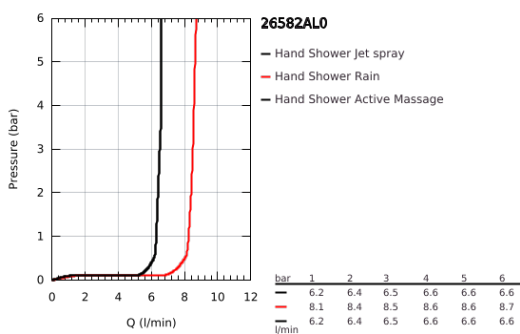

26 582 AL0 RAINSHOWER SMARTACTIVE 130 CUBE HAND SHOWER 3 SPRAYS

PRODUCT DESCRIPTION

- Colour: brushed hard graphite
- spray plate in corresponding colour
- spray patterns: Rain, Jet, ActiveMassage
- maximum flow rate (at 3 bar): 8.5 l/min
- GROHE EcoJoy - less water, perfect flow
- GROHE DreamSpray - perfect spray pattern
- GROHE SmartTip showering spray selection via push of a ring
- GROHE LongLife finish
- GROHE SpeedClean - effortless limescale removal
- Inner WaterGuide - inner insulation for surface protection
- universal mounting system, fitting all standard shower hoses
- suitable for instantaneous heater
- min. recommended pressure 1.0 bar

26 582 AL0 **RAINSHOWER SMARTACTIVE 130 CUBE HAND SHOWER 3 SPRAYS**

SPARE PARTS, September 2018 – now

1: Dirt strainer (Spare part-nr. 0700200M)