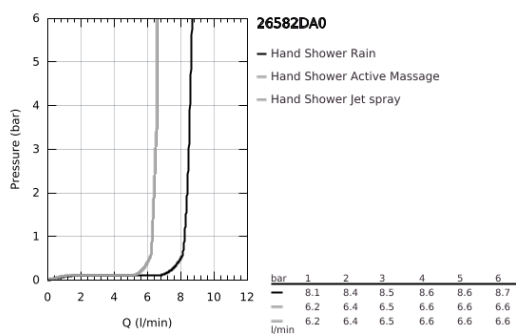

26 582 DA0 RAINSHOWER SMARTACTIVE 130 CUBE HAND SHOWER 3 SPRAYS

PRODUCT DESCRIPTION

- Colour: warm sunset
- spray plate in corresponding colour
- spray patterns: Rain, Jet, ActiveMassage
- maximum flow rate (at 3 bar): 8.5 l/min
- GROHE EcoJoy - less water, perfect flow
- GROHE DreamSpray - perfect spray pattern
- GROHE SmartTip showering spray selection via push of a ring
- GROHE LongLife finish
- GROHE SpeedClean - effortless limescale removal
- Inner WaterGuide - inner insulation for surface protection
- universal mounting system, fitting all standard shower hoses
- suitable for instantaneous heater
- min. recommended pressure 1.0 bar

26 582 DA0 RAINSHOWER SMARTACTIVE 130 CUBE HAND SHOWER 3 SPRAYS

SPARE PARTS, September 2018 – now

1: Dirt strainer (Spare part-nr. 0700200M)