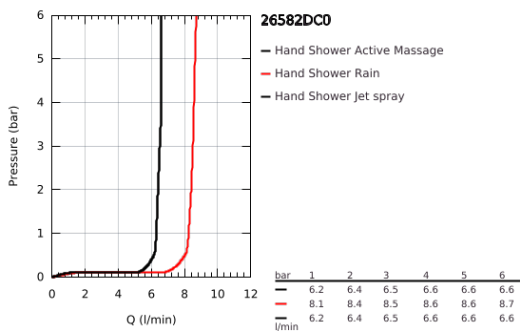

## 26 582 DC0 RAINSHOWER SMARTACTIVE 130 CUBE HAND SHOWER 3 SPRAYS

### PRODUCT DESCRIPTION

- Colour: Supersteel
- spray plate in corresponding colour
- spray patterns: Rain, Jet, ActiveMassage
- maximum flow rate (at 3 bar): 8.5 l/min
- GROHE EcoJoy - less water, perfect flow
- GROHE DreamSpray - perfect spray pattern
- GROHE SmartTip showering spray selection via push of a ring
- GROHE LongLife finish
- GROHE SpeedClean - effortless limescale removal
- Inner WaterGuide - inner insulation for surface protection
- universal mounting system, fitting all standard shower hoses
- suitable for instantaneous heater