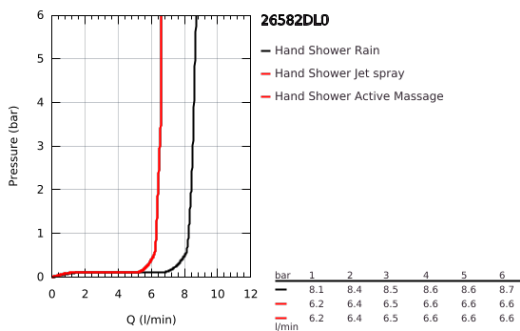

## 26 582 DL0 RAINSHOWER SMARTACTIVE 130 CUBE HAND SHOWER 3 SPRAYS

### PRODUCT DESCRIPTION

- Colour: brushed warm sunset
- spray plate in corresponding colour
- spray patterns: Rain, Jet, ActiveMassage
- maximum flow rate (at 3 bar): 8.5 l/min
- GROHE EcoJoy - less water, perfect flow
- GROHE DreamSpray - perfect spray pattern
- GROHE SmartTip showering spray selection via push of a ring
- GROHE LongLife finish
- GROHE SpeedClean - effortless limescale removal
- Inner WaterGuide - inner insulation for surface protection
- universal mounting system, fitting all standard shower hoses
- suitable for instantaneous heater
- min. recommended pressure 1.0 bar