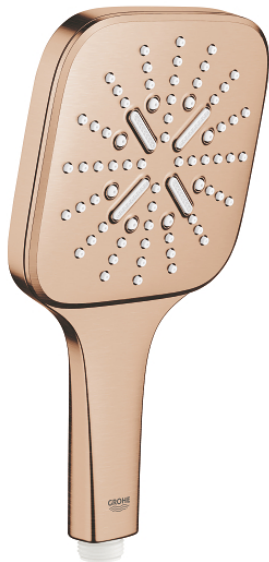

## 26 582 DL0 RAINSHOWER SMARTACTIVE 130 CUBE HAND SHOWER 3 SPRAYS

### PRODUCT DESCRIPTION

- Colour: brushed warm sunset
- spray plate in corresponding colour
- spray patterns: Rain, Jet, ActiveMassage
- maximum flow rate (at 3 bar): 8.5 l/min
- GROHE EcoJoy - less water, perfect flow
- GROHE DreamSpray - perfect spray pattern
- GROHE SmartTip showering spray selection via push of a ring
- GROHE LongLife finish
- GROHE SpeedClean - effortless limescale removal
- Inner WaterGuide - inner insulation for surface protection
- universal mounting system, fitting all standard shower hoses
- suitable for instantaneous heater
- min. recommended pressure 1.0 bar

## 26 582 DL0 RAINSHOWER SMARTACTIVE 130 CUBE HAND SHOWER 3 SPRAYS

**SPARE PARTS**, September 2018 – now

1: Dirt strainer (Spare part-nr. 0700200M)