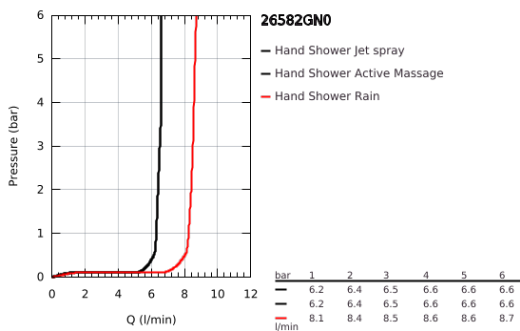

26 582 GN0 RAINSHOWER SMARTACTIVE 130 CUBE HAND SHOWER 3 SPRAYS

PRODUCT DESCRIPTION

- Colour: brushed cool sunrise
- spray plate in corresponding colour
- spray patterns: Rain, Jet, ActiveMassage
- maximum flow rate (at 3 bar): 8.5 l/min
- GROHE EcoJoy - less water, perfect flow
- GROHE DreamSpray - perfect spray pattern
- GROHE SmartTip showering spray selection via push of a ring
- GROHE LongLife finish
- GROHE SpeedClean - effortless limescale removal
- Inner WaterGuide - inner insulation for surface protection
- universal mounting system, fitting all standard shower hoses
- suitable for instantaneous heater
- min. recommended pressure 1.0 bar

26 582 GN0 RAINSHOWER SMARTACTIVE 130 CUBE HAND SHOWER 3 SPRAYS

SPARE PARTS, September 2018 – now

1: Dirt strainer (Spare part-nr. 0700200M)