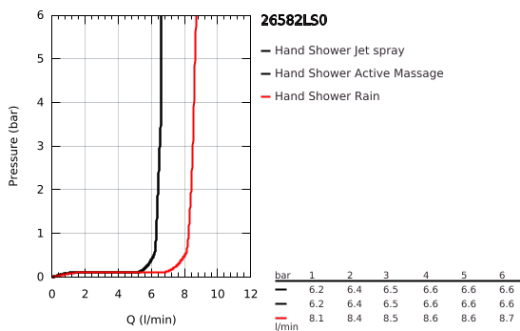

26 582 LS0 RAINSHOWER SMARTACTIVE 130 CUBE HAND SHOWER 3 SPRAYS

PRODUCT DESCRIPTION

- Colour: moon white
- spray plate moon white
- spray patterns: Rain, Jet, ActiveMassage
- maximum flow rate (at 3 bar): 8.5 l/min
- GROHE EcoJoy - less water, perfect flow
- GROHE DreamSpray - perfect spray pattern
- GROHE SmartTip showering spray selection via push of a ring
- GROHE LongLife finish
- GROHE SpeedClean - effortless limescale removal
- Inner WaterGuide - inner insulation for surface protection
- universal mounting system, fitting all standard shower hoses
- suitable for instantaneous heater

26 582 LS0 RAINSHOWER SMARTACTIVE 130 CUBE HAND SHOWER 3 SPRAYS

SPARE PARTS, March 2018 – now

1: Dirt strainer (Spare part-nr. 0700200M)