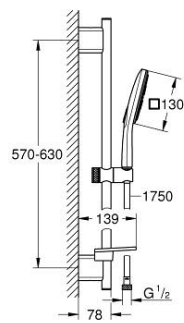

26 584 000 RAINSHOWER SMARTACTIVE 130 CUBE SHOWER RAIL SET 3 SPRAYS

PRODUCT DESCRIPTION

- Colour: chrome
- consisting of:
 - hand shower Rainshower SmartActive 130 Cube (26 582)
 - maximum flow rate (at 3 bar): 8.5 l/min
 - shower rail 600 mm
 - with wall holders made of metal
 - shower hose Silverflex 1750 mm 1/2" x 1/2" (28 388)
 - GROHE EasyReach tray
 - GROHE EcoJoy - less water, perfect flow
 - GROHE DreamSpray - perfect spray pattern
 - GROHE LongLife finish
 - GROHE FastFixation Plus adjustable distance between brackets for adaption to existing drilling holes
 - GROHE TileFix adjustable depth on upper and lower bracket
 - GROHE SpeedClean - effortless limescale removal
 - Inner WaterGuide - inner insulation for surface protection
 - TwistStop - to prevent hose from twisting
 - suitable for instantaneous heater

26 584 000 **RAINSHOWER SMARTACTIVE 130 CUBE SHOWER RAIL SET 3 SPRAYS**

SPARE PARTS, March 2018 – now

- 1: Shower bar holder (Spare part-nr. 48425000)
- 2: Glide element (Spare part-nr. 48424000)
- 3: Soap dish (Spare part-nr. 48426000)
- 4: Dirt strainer (Spare part-nr. 0700200M)