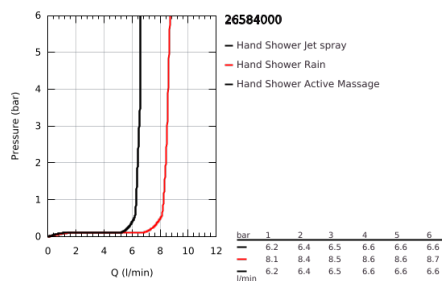

26 584 000 RAINSHOWER SMARTACTIVE 130 CUBE SHOWER RAIL SET 3 SPRAYS

PRODUCT DESCRIPTION

- Colour: chrome
- consisting of:
 - hand shower Rainshower SmartActive 130 Cube (26 582)
 - maximum flow rate (at 3 bar): 8.5 l/min
 - shower rail 600 mm
 - with wall holders made of metal
 - shower hose Silverflex 1750 mm 1/2" x 1/2" (28 388)
 - GROHE EasyReach tray
 - GROHE EcoJoy - less water, perfect flow
 - GROHE DreamSpray - perfect spray pattern
 - GROHE LongLife finish
 - GROHE FastFixation Plus adjustable distance between brackets for adaption to existing drilling holes
 - GROHE TileFix adjustable depth on upper and lower bracket
 - GROHE SpeedClean - effortless limescale removal
 - Inner WaterGuide - inner insulation for surface protection
 - TwistStop - to prevent hose from twisting
 - suitable for instantaneous heater

26 584 000 **RAINSHOWER SMARTACTIVE 130 CUBE SHOWER RAIL SET 3 SPRAYS**

SPARE PARTS, March 2018 – now

- 1: Shower bar holder (Spare part-nr. 48425000)
- 2: Glide element (Spare part-nr. 48424000)
- 3: Soap dish (Spare part-nr. 48426000)
- 4: Dirt strainer (Spare part-nr. 0700200M)