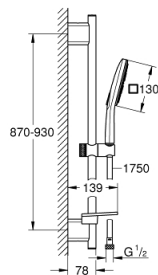

26 587 000 RAINSHOWER SMARTACTIVE 130 CUBE SHOWER RAIL SET 3 SPRAYS

PRODUCT DESCRIPTION

- Colour: chrome
- consisting of:
 - hand shower Rainshower SmartActive 130 Cube (26 582)
 - maximum flow rate (at 3 bar): 8.5 l/min
 - shower rail 900 mm
 - with wall holders made of metal
 - shower hose Silverflex 1750 mm 1/2" x 1/2" (28 388)
 - GROHE EasyReach tray
 - GROHE EcoJoy - less water, perfect flow
 - GROHE DreamSpray - perfect spray pattern
 - GROHE LongLife finish
 - GROHE FastFixation Plus adjustable distance between brackets for adaption to existing drilling holes
 - GROHE TileFix adjustable depth on upper and lower bracket
 - GROHE SpeedClean - effortless limescale removal
 - Inner WaterGuide - inner insulation for surface protection
 - TwistStop - to prevent hose from twisting
 - suitable for instantaneous heater

26 587 000 RAINSHOWER SMARTACTIVE 130 CUBE SHOWER RAIL SET 3 SPRAYS

SPARE PARTS, March 2018 – now

- 1: Shower bar holder (Spare part-nr. 48425000)
- 2: Glide element (Spare part-nr. 48424000)
- 3: Soap dish (Spare part-nr. 48426000)
- 4: Dirt strainer (Spare part-nr. 0700200M)