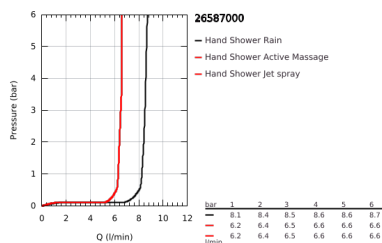

26 587 000 RAINSHOWER SMARTACTIVE 130 CUBE SHOWER RAIL SET 3 SPRAYS

PRODUCT DESCRIPTION

- Colour: chrome
- consisting of:
 - hand shower Rainshower SmartActive 130 Cube (26 582)
 - maximum flow rate (at 3 bar): 8.5 l/min
 - shower rail 900 mm
 - with wall holders made of metal
 - shower hose Silverflex 1750 mm 1/2" x 1/2" (28 388)
 - GROHE EasyReach tray
 - GROHE EcoJoy - less water, perfect flow
 - GROHE DreamSpray - perfect spray pattern
 - GROHE LongLife finish
 - GROHE FastFixation Plus adjustable distance between brackets for adaption to existing drilling holes
 - GROHE TileFix adjustable depth on upper and lower bracket
 - GROHE SpeedClean - effortless limescale removal
 - Inner WaterGuide - inner insulation for surface protection
 - TwistStop - to prevent hose from twisting
 - suitable for instantaneous heater

26 587 000 RAINSHOWER SMARTACTIVE 130 CUBE SHOWER RAIL SET 3 SPRAYS

SPARE PARTS, March 2018 – now

- 1: Shower bar holder (Spare part-nr. 48425000)
- 2: Glide element (Spare part-nr. 48424000)
- 3: Soap dish (Spare part-nr. 48426000)
- 4: Dirt strainer (Spare part-nr. 0700200M)