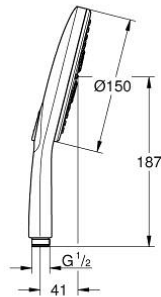

26 590 000 RAINSHOWER SMARTACTIVE 150 HAND SHOWER 3 SPRAYS

PRODUCT DESCRIPTION

- Colour: chrome
- spray plate in corresponding colour
- spray patterns: Rain, Jet, ActiveMassage
- maximum flow rate (at 3 bar): 8.5 l/min
- GROHE EcoJoy - less water, perfect flow
- GROHE DreamSpray - perfect spray pattern
- GROHE SmartTip showering spray selection via push of a ring
- GROHE LongLife finish
- GROHE SpeedClean - effortless limescale removal
- Inner WaterGuide - inner insulation for surface protection
- universal mounting system, fitting all standard shower hoses
- suitable for instantaneous heater
- male connection thread 1/2"

26 590 000 **RAINSHOWER SMARTACTIVE 150 HAND SHOWER 3 SPRAYS**

SPARE PARTS, March 2018 – now

1: Dirt strainer (Spare part-nr. 0700200M)