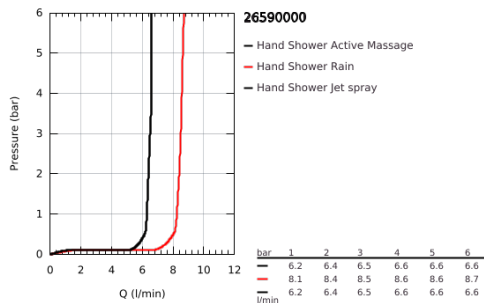

26 590 000 RAINSHOWER SMARTACTIVE 150 HAND SHOWER 3 SPRAYS

PRODUCT DESCRIPTION

- Colour: chrome
- spray plate in corresponding colour
- spray patterns: Rain, Jet, ActiveMassage
- maximum flow rate (at 3 bar): 8.5 l/min
- GROHE EcoJoy - less water, perfect flow
- GROHE DreamSpray - perfect spray pattern
- GROHE SmartTip showering spray selection via push of a ring
- GROHE LongLife finish
- GROHE SpeedClean - effortless limescale removal
- Inner WaterGuide - inner insulation for surface protection
- universal mounting system, fitting all standard shower hoses
- suitable for instantaneous heater
- male connection thread 1/2"