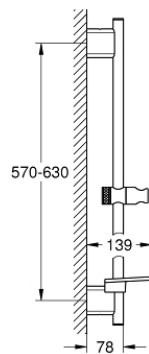

## 26 602 000 RAINSHOWER SMARTACTIVE SHOWER RAIL, 600 MM

### PRODUCT DESCRIPTION

- Colour: chrome
- with wall holders made of metal
- glide element and swivel holder
- GROHE FastFixation Plus (adjustable distance between wall shower holders for adaption to existing drillings)
- GROHE TileFix adjustable depth on upper and lower bracket
- GROHE EasyReach tray
- GROHE LongLife finish

## 26 602 000 RAINSHOWER SMARTACTIVE SHOWER RAIL, 600 MM

**SPARE PARTS**, March 2018 – now

1: Shower bar holder (Spare part-nr. 48425000)

2: Glide element (Spare part-nr. 48424000)

3: Soap dish (Spare part-nr. 48426000)