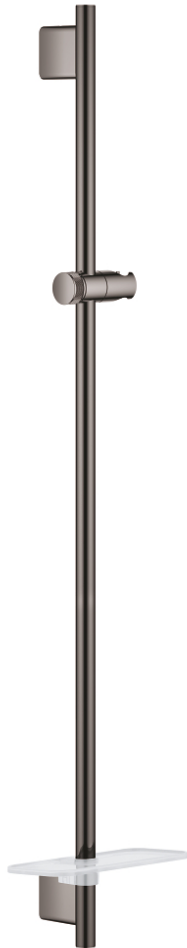

## 26 603 A00 RAINSHOWER SMARTACTIVE SHOWER RAIL, 900 MM

### PRODUCT DESCRIPTION

- Colour: hard graphite
- with wall holders made of metal
- glide element and swivel holder
- GROHE FastFixation Plus (adjustable distance between wall shower holders for adaption to existing drillings)
- GROHE TileFix adjustable depth on upper and lower bracket
- GROHE EasyReach tray
- GROHE LongLife finish