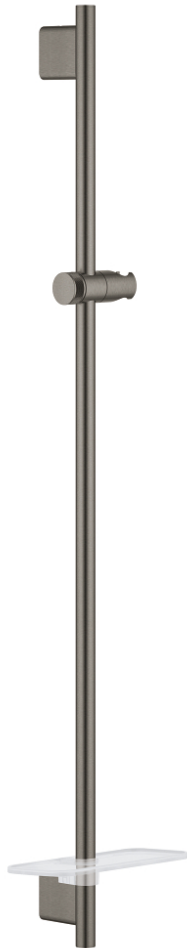

26 603 AL0 RAINSHOWER SMARTACTIVE SHOWER RAIL, 900 MM

PRODUCT DESCRIPTION

- Colour: brushed hard graphite
- with wall holders made of metal
- glide element and swivel holder
- GROHE FastFixation Plus (adjustable distance between wall shower holders for adaption to existing drillings)
- GROHE TileFix adjustable depth on upper and lower bracket
- GROHE EasyReach tray
- GROHE LongLife finish

26 603 AL0 RAINSHOWER SMARTACTIVE SHOWER RAIL, 900 MM

SPARE PARTS, September 2018 – now

1: Shower bar holder (Spare part-nr. 48425AL0)

2: Glide element (Spare part-nr. 48424AL0)

3: Soap dish (Spare part-nr. 48426000)