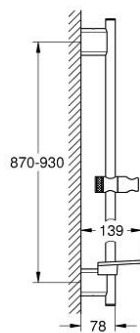

26 603 AL0 RAINSHOWER SMARTACTIVE SHOWER RAIL, 900 MM

PRODUCT DESCRIPTION

- Colour: brushed hard graphite
- with wall holders made of metal
- glide element and swivel holder
- GROHE FastFixation Plus (adjustable distance between wall shower holders for adaption to existing drillings)
- GROHE TileFix adjustable depth on upper and lower bracket
- GROHE EasyReach tray
- GROHE LongLife finish

26 603 AL0 RAINSHOWER SMARTACTIVE SHOWER RAIL, 900 MM

SPARE PARTS, September 2018 – now

1: Shower bar holder (Spare part-nr. 48425AL0)

2: Glide element (Spare part-nr. 48424AL0)

3: Soap dish (Spare part-nr. 48426000)