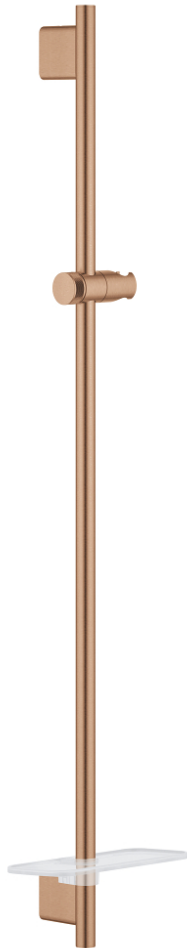

26 603 DL0 RAINSHOWER SMARTACTIVE SHOWER RAIL, 900 MM

PRODUCT DESCRIPTION

- Colour: brushed warm sunset
- with wall holders made of metal
- glide element and swivel holder
- GROHE FastFixation Plus (adjustable distance between wall shower holders for adaption to existing drillings)
- GROHE TileFix adjustable depth on upper and lower bracket
- GROHE EasyReach tray
- GROHE LongLife finish