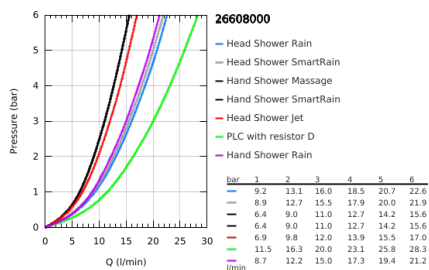

## 26 608 000 EUPHORIA SMARTCONTROL SYSTEM 260 SHOWER SYSTEM WITH BATH THERMOSTAT FOR WALL MOUNTING

### PRODUCT DESCRIPTION

- Colour: chrome
- consisting of:
  - horizontal swivable 450 mm shower arm
  - upper bracket adjustable for minimal adaption to existing drilling holes
  - exposed SmartControl bath thermostat
- allows change between:
  - head shower Euphoria 260 (26 455)
  - spray patterns: Rain, SmartRain, Jet
  - maximum flow rate (at 3 bar): 20 l/min
- with ball joint
- rotation angle  $\pm 15^\circ$
- bath inlet
  - hand shower Euphoria 110 Massage, spray plate white (27 221 001)
  - spray patterns: Rain, SmartRain, Massage
  - maximum flow rate (at 3 bar): 16 l/min
  - adjustable in height with gliding element
  - shower hose Silverflex 1750 mm 1/2" x 1/2" (28 388)
- GROHE DreamSpray - perfect spray pattern
- GROHE LongLife finish
- GROHE CoolTouch - no risk of scalding
- GROHE TurboStat - compact cartridge with wax thermoelement
- GROHE ProGrip - with knurl structure
- - GROHE SafeStop at 38°C
- GROHE SafeStop Plus - optional temperature limiter at 43°C included
- GROHE SmartControl - control the shower with intuitive push/turn button
- integrated GROHE EasyReach shower tray
- GROHE SpeedClean - effortless limescale removal
- Inner WaterGuide - inner insulation for surface protection
- TwistStop - to prevent hose from twisting
- suitable for instantaneous heaters from 18 kW/h
- minimum flow rate 5 l/min.