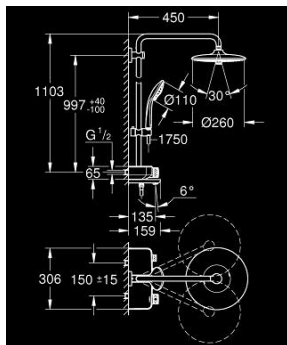

### PRODUCT DESCRIPTION

- Colour: chrome
- consisting of:
  - horizontal swivable 450 mm shower arm
  - upper bracket adjustable for minimal adaption to existing drilling holes
  - exposed SmartControl bath thermostat
- allows change between:
  - head shower Euphoria 260 (26 455)
  - spray patterns: Rain, SmartRain, Jet
  - maximum flow rate (at 3 bar): 20 l/min
- with ball joint
- rotation angle  $\pm 15^\circ$
- bath inlet
  - hand shower Euphoria 110 Massage, spray plate white (27 221 001)
  - spray patterns: Rain, SmartRain, Massage
  - maximum flow rate (at 3 bar): 16 l/min
  - adjustable in height with gliding element
  - shower hose Silverflex 1750 mm 1/2" x 1/2" (28 388)
- GROHE DreamSpray - perfect spray pattern
- GROHE LongLife finish
- GROHE CoolTouch - no risk of scalding
- GROHE TurboStat - compact cartridge with wax thermoelement
- GROHE ProGrip - with knurl structure
- - GROHE SafeStop at 38°C
- GROHE SafeStop Plus - optional temperature limiter at 43°C included
- GROHE SmartControl - control the shower with intuitive push/turn button
- integrated GROHE EasyReach shower tray
- GROHE SpeedClean - effortless limescale removal
- Inner WaterGuide - inner insulation for surface protection
- TwistStop - to prevent hose from twisting
- suitable for instantaneous heaters from 18 kW/h
- minimum flow rate 5 l/min.