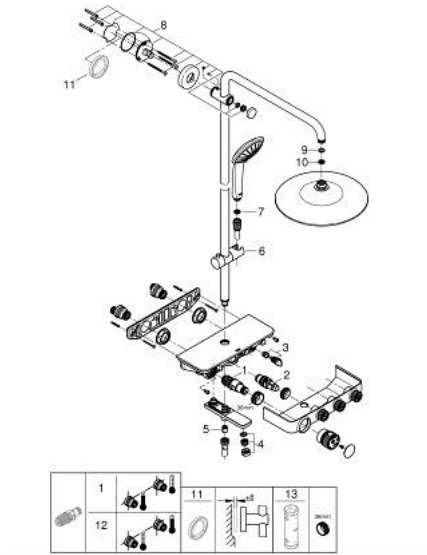

26 608 000 EUPHORIA SMARTCONTROL SYSTEM 260 SHOWER SYSTEM WITH BATH THERMOSTAT FOR WALL MOUNTING

SPARE PARTS, July 2018 – now

- 1: Thermostatic compact cartridge 1/2" (Spare part-nr. 47439000)
- 2: Cartridge (Spare part-nr. 48297000)
- 3: Non-return valve (Spare part-nr. 49069000)
- 4: Mousseur (Spare part-nr. 13952000)
- 5: Non-return valve (Spare part-nr. 08565000)
- 6: Glide element (Spare part-nr. 48177000)
- 7: Dirt strainer (Spare part-nr. 0700200M)
- 8: Shower bar holder (Spare part-nr. 48279000)
- 9: Fibre seal dia. Ø 18,5 x Ø 12 x 2 (Spare part-nr. 0138900M)
- 10: Dirt strainer (Spare part-nr. 48007000)
- 11: Compensation disc (Spare part-nr. 27180000)*
- 12: GROHE TurboStat cartridge 1/2" (Spare part-nr. 47175000)*
- 13: Socket Spanner (Spare part-nr. 49059000)*

* Optional accessories