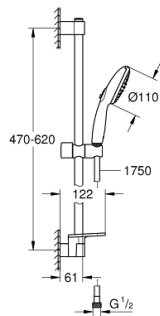

26 638 003 TEMPESTA 110 SHOWER RAIL SET 2 SPRAYS (RAIN, JET)

PRODUCT DESCRIPTION

- Colour: chrome
- consisting of:
 - hand shower Tempesta 110 (26 161)
 - maximum flow rate (at 3 bar): 7.4 l/min
 - shower rail, 600 mm (27 523)
 - Relaxaflex hose 1750 mm 1/2" x 1/2" (28 154)
 - GROHE EasyReach tray (26 770)
 - GROHE EcoJoy - less water, perfect flow
 - GROHE SmartSwitch - easily rotate the dial to enjoy your preferred spray option
 - GROHE DreamSpray - perfect spray pattern
 - GROHE LongLife finish
- Flexible Installation - 1 adjustable bracket for existing drill holes
- adjustable rail holder (turn and glide shower holder)
- GROHE SpeedClean - effortless limescale removal
- Inner WaterGuide - inner insulation for surface protection
- ShockProof silicone ring prevents damages caused by shower falling
- min. recommended pressure 1.0 bar
- suitable for instantaneous heater
- professional edition

26 638 003 TEMPESTA 110 SHOWER RAIL SET 2 SPRAYS (RAIN, JET)

SPARE PARTS, November 2021 – now

- 1: Shower bar holder (Spare part-nr. 48607000)
- 2: Glide element (Spare part-nr. 48609000)
- 3: Shower bar holder (Spare part-nr. 48608000)
- 4: Dirt strainer (Spare part-nr. 0700200M)
- 5: GROHE EasyReach tray (Spare part-nr. 26770001)
- 6: Compensation disc (Spare part-nr. 48543001)*