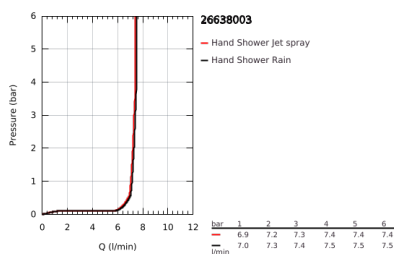

26 638 003 TEMPESTA 110 SHOWER RAIL SET 2 SPRAYS (RAIN, JET)

PRODUCT DESCRIPTION

- Colour: chrome
- consisting of:
 - hand shower Tempesta 110 (26 161)
 - maximum flow rate (at 3 bar): 7.4 l/min
 - shower rail, 600 mm (27 523)
 - Relaxaflex hose 1750 mm 1/2" x 1/2" (28 154)
 - GROHE EasyReach tray (26 770)
 - GROHE EcoJoy - less water, perfect flow
 - GROHE SmartSwitch - easily rotate the dial to enjoy your preferred spray option
 - GROHE DreamSpray - perfect spray pattern
 - GROHE LongLife finish
- Flexible Installation - 1 adjustable bracket for existing drill holes
- adjustable rail holder (turn and glide shower holder)
- GROHE SpeedClean - effortless limescale removal
- Inner WaterGuide - inner insulation for surface protection
- ShockProof silicone ring prevents damages caused by shower falling
- min. recommended pressure 1.0 bar
- suitable for instantaneous heater
- professional edition

26 638 003 TEMPESTA 110 SHOWER RAIL SET 2 SPRAYS (RAIN, JET)

SPARE PARTS, November 2021 – now

- 1: Shower bar holder (Spare part-nr. 48607000)
- 2: Glide element (Spare part-nr. 48609000)
- 3: Shower bar holder (Spare part-nr. 48608000)
- 4: Dirt strainer (Spare part-nr. 0700200M)
- 5: GROHE EasyReach tray (Spare part-nr. 26770001)
- 6: Compensation disc (Spare part-nr. 48543001)*