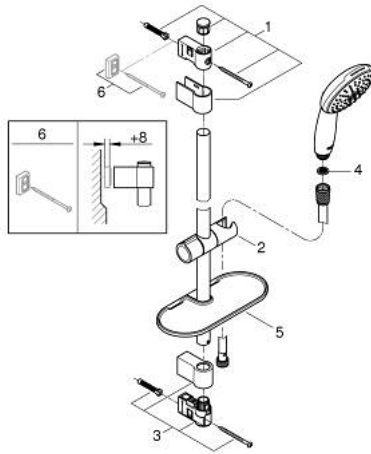

26 638 003 TEMPESTA 110 SHOWER RAIL SET 2 SPRAYS (RAIN, JET)

PRODUCT DESCRIPTION

- Colour: chrome
- consisting of:
 - hand shower Tempesta 110 (26 161)
 - maximum flow rate (at 3 bar): 7.4 l/min
 - shower rail, 600 mm (27 523)
 - Relaxaflex hose 1750 mm 1/2" x 1/2" (28 154)
 - GROHE EasyReach tray (26 770)
 - GROHE EcoJoy - less water, perfect flow
 - GROHE SmartSwitch - easily rotate the dial to enjoy your preferred spray option
 - GROHE DreamSpray - perfect spray pattern
 - GROHE LongLife finish
- Flexible Installation - 1 adjustable bracket for existing drill holes
- adjustable rail holder (turn and glide shower holder)
- GROHE SpeedClean - effortless limescale removal
- Inner WaterGuide - inner insulation for surface protection
- ShockProof silicone ring prevents damages caused by shower falling
- min. recommended pressure 1.0 bar
- suitable for instantaneous heater
- professional edition

26 638 003 TEMPESTA 110 SHOWER RAIL SET 2 SPRAYS (RAIN, JET)

SPARE PARTS, November 2021 – now

- 1: Shower bar holder (Spare part-nr. 48607000)
- 2: Glide element (Spare part-nr. 48609000)
- 3: Shower bar holder (Spare part-nr. 48608000)
- 4: Dirt strainer (Spare part-nr. 0700200M)
- 5: GROHE EasyReach tray (Spare part-nr. 26770001)
- 6: Compensation disc (Spare part-nr. 48543001)*