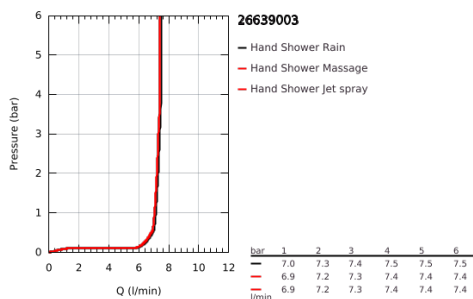

26 639 003 TEMPESTA 110 WALL HOLDER SET 3 SPRAYS (RAIN, JET, MASSAGE)

PRODUCT DESCRIPTION

- Colour: chrome
- consisting of:
 - hand shower Tempesta 110 (28 419)
 - maximum flow rate (at 3 bar): 7.4 l/min
 - wall shower holder Tempesta, non-adjustable (28 605)
 - Relaxaflex hose 1750 mm 1/2" x 1/2" (28 154)
- GROHE EcoJoy - less water, perfect flow
- GROHE SmartSwitch - easily rotate the dial to enjoy your preferred spray option
- GROHE DreamSpray - perfect spray pattern
- GROHE LongLife finish
- GROHE SpeedClean - effortless limescale removal
- Inner WaterGuide - inner insulation for surface protection
- ShockProof silicone ring prevents damages caused by shower falling
- min. recommended pressure 1.0 bar
- suitable for instantaneous heater
- professional edition