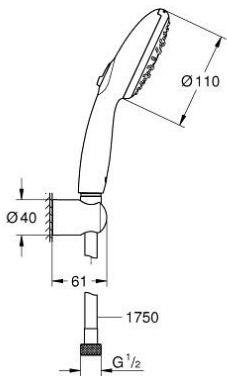

26 639 003 TEMPESTA 110 WALL HOLDER SET 3 SPRAYS (RAIN, JET, MASSAGE)

PRODUCT DESCRIPTION

- Colour: chrome
- consisting of:
 - hand shower Tempesta 110 (28 419)
 - maximum flow rate (at 3 bar): 7.4 l/min
 - wall shower holder Tempesta, non-adjustable (28 605)
 - Relaxaflex hose 1750 mm 1/2" x 1/2" (28 154)
- GROHE EcoJoy - less water, perfect flow
- GROHE SmartSwitch - easily rotate the dial to enjoy your preferred spray option
- GROHE DreamSpray - perfect spray pattern
- GROHE LongLife finish
- GROHE SpeedClean - effortless limescale removal
- Inner WaterGuide - inner insulation for surface protection
- ShockProof silicone ring prevents damages caused by shower falling
- min. recommended pressure 1.0 bar
- suitable for instantaneous heater
- professional edition

26 639 003 **TEMPESTA 110 WALL HOLDER SET 3 SPRAYS (RAIN, JET, MASSAGE)**

SPARE PARTS, April 2020 – now

1: Dirt strainer (Spare part-nr. 0700200M)