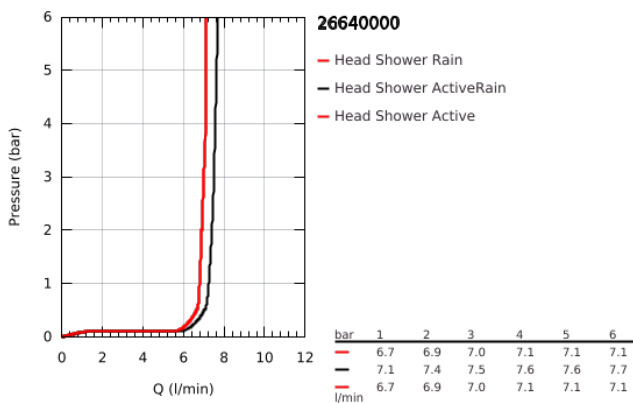

26 640 000 RAINSHOWER SMARTCONNECT 310 HEAD SHOWER SET 422 MM, 2 SPRAYS

PRODUCT DESCRIPTION

- Colour: chrome
- consisting of:
 - head shower Rainshower SmartConnect 310
 - spray plate chrome
 - spray patterns: GROHE PureRain, ActiveRain
 - maximum flow rate (at 3 bar): 7.5 l/min
 - default spray type programmable
 - horizontal 422 mm shower arm (26 146)
 - with round escutcheon
 - with wireless remote control to change or combine spray patterns
 - screw or glue holder to wall
 - battery powered
 - including 3 x AAA batteries and 1 x CR 2032 button cell
 - LED indicator for pairing and battery change
 - water resistant remote control rated IP57
 - GROHE EcoJoy - less water, perfect flow
 - GROHE DreamSpray - perfect spray pattern
 - GROHE LongLife finish
 - GROHE SpeedClean - effortless limescale removal
 - Inner WaterGuide - inner insulation for surface protection
 - suitable for instantaneous heater
 - min. recommended pressure 1.5 bar

26 640 000 **RAINSHOWER SMARTCONNECT 310 HEAD SHOWER SET 422 MM, 2 SPRAYS**

SPARE PARTS, October 2019 – now

1: Dirt strainer (Spare part-nr. 48516000)

2: Wireless remote control (Spare part-nr. 26646000)