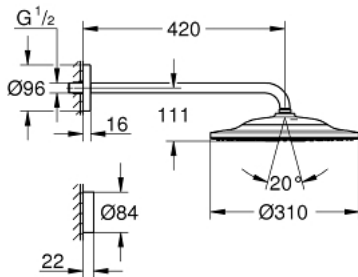

26 640 000 RAINSHOWER SMARTCONNECT 310 HEAD SHOWER SET 422 MM, 2 SPRAYS

PRODUCT DESCRIPTION

- Colour: chrome
- consisting of:
 - head shower Rainshower SmartConnect 310
 - spray plate chrome
 - spray patterns: GROHE PureRain, ActiveRain
 - maximum flow rate (at 3 bar): 7.5 l/min
 - default spray type programmable
 - horizontal 422 mm shower arm (26 146)
 - with round escutcheon
 - with wireless remote control to change or combine spray patterns
 - screw or glue holder to wall
 - battery powered
 - including 3 x AAA batteries and 1 x CR 2032 button cell
 - LED indicator for pairing and battery change
 - water resistant remote control rated IP57
 - GROHE EcoJoy - less water, perfect flow
 - GROHE DreamSpray - perfect spray pattern
 - GROHE LongLife finish
 - GROHE SpeedClean - effortless limescale removal
 - Inner WaterGuide - inner insulation for surface protection
 - suitable for instantaneous heater
 - min. recommended pressure 1.5 bar

26 640 000 **RAINSHOWER SMARTCONNECT 310 HEAD SHOWER SET 422 MM, 2 SPRAYS**

SPARE PARTS, October 2019 – now

1: Dirt strainer (Spare part-nr. 48516000)

2: Wireless remote control (Spare part-nr. 26646000)