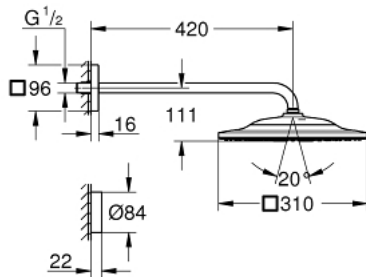

26 642 000 RAINSHOWER SMARTCONNECT 310 CUBE HEAD SHOWER SET 422 MM, 2 SPRAYS

PRODUCT DESCRIPTION

- Colour: chrome
- consisting of:
 - head shower Rainshower SmartConnect 310 Cube (26 643)
 - spray plate chrome
 - spray patterns: GROHE PureRain, ActiveRain
- maximum flow rate (at 3 bar): 7.5 l/min
- default spray type programmable
- horizontal 422 mm shower arm (26 146)
- with square escutcheon
- with wireless remote control to change or combine spray patterns
- screw or glue holder to wall
- battery powered
- including 3 x AAA batteries and 1 x CR 2032 button cell
- LED indicator for pairing and battery change
- water resistant remote control rated IP57
- GROHE EcoJoy - less water, perfect flow
- GROHE DreamSpray - perfect spray pattern
- GROHE LongLife finish
- GROHE SpeedClean - effortless limescale removal
- Inner WaterGuide - inner insulation for surface protection
- suitable for instantaneous heater
- min. recommended pressure 1.5 bar

26 642 000 **RAINSHOWER SMARTCONNECT 310 CUBE HEAD SHOWER SET 422 MM, 2
SPRAYS**

SPARE PARTS, August 2018 – now

1: Dirt strainer (Spare part-nr. 48516000)

2: Remote control (Spare part-nr. 26646000)