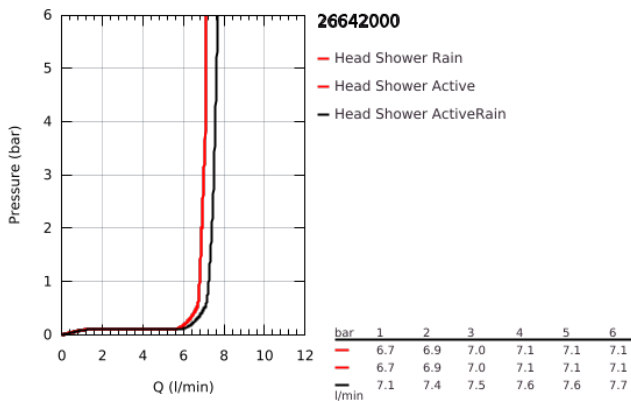

26 642 000 RAINSHOWER SMARTCONNECT 310 CUBE HEAD SHOWER SET 422 MM, 2 SPRAYS

PRODUCT DESCRIPTION

- Colour: chrome
- consisting of:
 - head shower Rainshower SmartConnect 310 Cube (26 643)
 - spray plate chrome
 - spray patterns: GROHE PureRain, ActiveRain
- maximum flow rate (at 3 bar): 7.5 l/min
- default spray type programmable
- horizontal 422 mm shower arm (26 146)
- with square escutcheon
- with wireless remote control to change or combine spray patterns
- screw or glue holder to wall
- battery powered
- including 3 x AAA batteries and 1 x CR 2032 button cell
- LED indicator for pairing and battery change
- water resistant remote control rated IP57
- GROHE EcoJoy - less water, perfect flow
- GROHE DreamSpray - perfect spray pattern
- GROHE LongLife finish
- GROHE SpeedClean - effortless limescale removal
- Inner WaterGuide - inner insulation for surface protection
- suitable for instantaneous heater
- min. recommended pressure 1.5 bar

26 642 000 **RAINSHOWER SMARTCONNECT 310 CUBE HEAD SHOWER SET 422 MM, 2
SPRAYS**

SPARE PARTS, August 2018 – now

1: Dirt strainer (Spare part-nr. 48516000)

2: Remote control (Spare part-nr. 26646000)