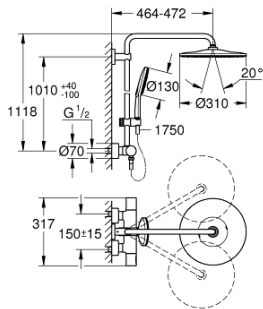

### PRODUCT DESCRIPTION

- Colour: chrome
- consisting of:
  - horizontal swivable 450 mm shower arm
  - exposed thermostat with Aquadimmer function
  - allows change between:
    - head shower Rainshower Mono 310
    - maximum flow rate (at 3 bar): 13.5 l/min
  - with ball joint
  - rotation angle  $\pm 15^\circ$
- Rainshower SmartActive 130 hand shower 3 sprays
  - maximum flow rate (at 3 bar): 12 l/min
  - adjustable in height with gliding element
  - including performance grip
- Silverflex shower hose 1750 mm
- GROHE TurboStat - compact cartridge with wax thermoelement
- GROHE SafeStop - safety button at 38°C
- GROHE SafeStop Plus - optional temperature limiter at 43°C included
- GROHE CoolTouch - no risk of scalding
- GROHE DreamSpray - perfect spray pattern
- GROHE SmartTip showering spray selection via push of a ring
- GROHE LongLife finish
- Flexible Installation - 1 adjustable bracket for existing drill holes
- GROHE SpeedClean - effortless limescale removal
- suitable for instantaneous heaters from 18 kW/h
- minimum flow rate 5 l/min.