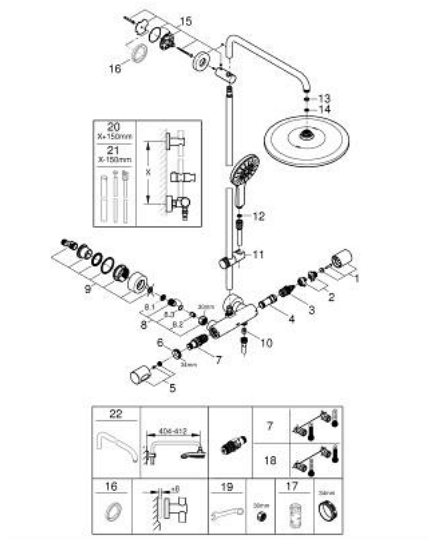

26 647 000 RAINSHOWER SMARTACTIVE 310 SHOWER SYSTEM WITH THERMOSTAT FOR WALL MOUNTING

SPARE PARTS, August 2018 – March 2021

- 1: Aquadimmer handle (Spare part-nr. 47804000)
- 2: Stop (Spare part-nr. 47723000)
- 3: Aquadimmer (Spare part-nr. 47364000)
- 4: Water flow (Spare part-nr. 47887000)
- 5: Temperature scale handle (Spare part-nr. 47811000)
- 6: Fitting ring (Spare part-nr. 47743000)
- 7: Thermostatic compact cartridge 1/2" (Spare part-nr. 47439000)
- 8: Non-return valve (Spare part-nr. 47189000)
- 8.1: Dirt Strainer (Spare part-nr. 0726400M)
- 8.2: Non-return valve (Spare part-nr. 08565000)
- 8.3: O-ring $\varnothing 17 \times \varnothing 2$ (Spare part-nr. 0305500M)
- 9: S-union (Spare part-nr. 12693000)
- 10: Non-return valve (Spare part-nr. 08565000)
- 11: Glide element (Spare part-nr. 48424000)
- 12: Dirt strainer (Spare part-nr. 0700200M)
- 13: Fibre seal dia. $\varnothing 18,5 \times \varnothing 12 \times 2$ (Spare part-nr. 0138900M)
- 14: Dirt strainer (Spare part-nr. 48007000)
- 15: Shower bar holder (Spare part-nr. 48279000)
- 16: Compensation disc (Spare part-nr. 27180000)*
- 17: Socket Spanner (Spare part-nr. 19332000)*
- 18: GROHE TurboStat cartridge 1/2" (Spare part-nr. 47175000)*
- 19: Special spanner (Spare part-nr. 19377000)*
- 20: Shower system pipe for retrofitting (Spare part-nr. 48053000)*
- 21: Shower system pipe for retrofitting (Spare part-nr. 48054000)*
- 22: Shower arm for shower systems (Spare part-nr. 14047000)*

* Optional accessories