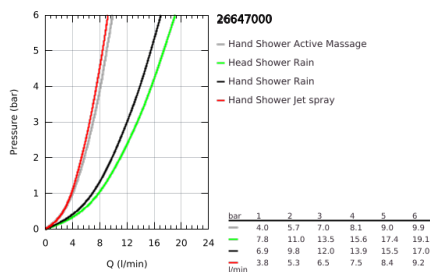

## 26 647 000 RAINSHOWER SMARTACTIVE 310 SHOWER SYSTEM WITH THERMOSTAT FOR WALL MOUNTING

### PRODUCT DESCRIPTION

- Colour: chrome
- consisting of:
  - horizontal swivable 450 mm shower arm
  - exposed thermostat with Aquadimmer function
  - allows change between:
    - head shower Rainshower Mono 310
    - maximum flow rate (at 3 bar): 13.5 l/min
  - with ball joint
  - rotation angle  $\pm 15^\circ$
- Rainshower SmartActive 130 hand shower 3 sprays
  - maximum flow rate (at 3 bar): 12 l/min
  - adjustable in height with gliding element
  - including performance grip
- Silverflex shower hose 1750 mm
- GROHE TurboStat - compact cartridge with wax thermoelement
- GROHE SafeStop - safety button at 38°C
- GROHE SafeStop Plus - optional temperature limiter at 43°C included
- GROHE CoolTouch - no risk of scalding
- GROHE DreamSpray - perfect spray pattern
- GROHE SmartTip showering spray selection via push of a ring
- GROHE LongLife finish
- Flexible Installation - 1 adjustable bracket for existing drill holes
- GROHE SpeedClean - effortless limescale removal
- suitable for instantaneous heaters from 18 kW/h
- minimum flow rate 5 l/min.