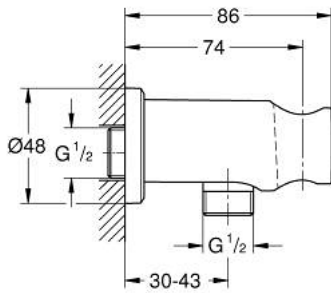

## 26 658 GN0 RAINSHOWER SHOWER OUTLET ELBOW 1/2" WITH HOLDER

### PRODUCT DESCRIPTION

- Colour: brushed cool sunrise
- with round escutcheon
- Ø 48 mm
- male connection thread 1/2"
- metal body
- protected against backflow
- GROHE LongLife finish

## 26 658 GN0 RAINSHOWER SHOWER OUTLET ELBOW 1/2" WITH HOLDER

**SPARE PARTS**, November 2022 – now

1: Non-return valve (Spare part-nr. 08565000)