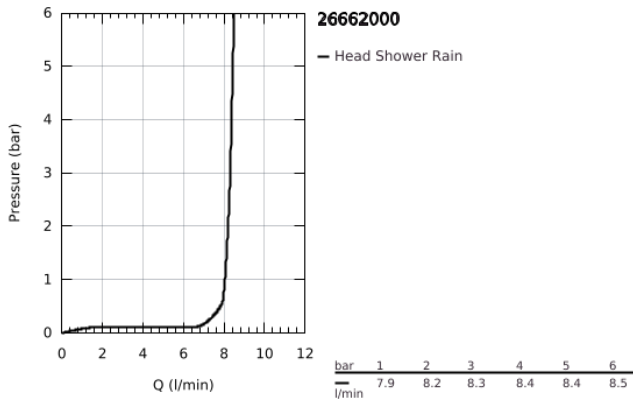

26 662 000 TEMPESTA 250 HEAD SHOWER 1 SPRAY

PRODUCT DESCRIPTION

- Colour: chrome
- spray pattern: Rain
- maximum flow rate (at 3 bar): 8.5 l/min
- Ø 250 mm
- fully chrome plated surfaces
- ball joint with turning angle $\pm 10^\circ$
- connection thread $\frac{1}{2}$ "
- GROHE EcoJoy - less water, perfect flow
- GROHE DreamSpray - perfect spray pattern
- GROHE LongLife finish
- GROHE SpeedClean - effortless limescale removal
- Inner WaterGuide - inner insulation for surface protection
- suitable for instantaneous heater
- professional edition

26 662 000 TEMPESTA 250 HEAD SHOWER 1 SPRAY

SPARE PARTS, February 2019 – now

1: Fibre seal dia. Ø 18,5 x Ø 12 x 2 (Spare part-nr. 0138900M)

2: Dirt strainer (Spare part-nr. 48007000)