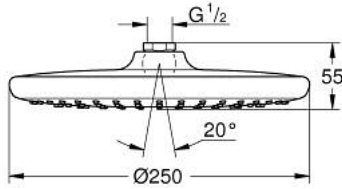

26 662 000 TEMPESTA 250 HEAD SHOWER 1 SPRAY

PRODUCT DESCRIPTION

- Colour: chrome
- spray pattern: Rain
- maximum flow rate (at 3 bar): 8.5 l/min
- Ø 250 mm
- fully chrome plated surfaces
- ball joint with turning angle $\pm 10^\circ$
- connection thread $\frac{1}{2}$ "
- GROHE EcoJoy - less water, perfect flow
- GROHE DreamSpray - perfect spray pattern
- GROHE LongLife finish
- GROHE SpeedClean - effortless limescale removal
- Inner WaterGuide - inner insulation for surface protection
- suitable for instantaneous heater
- professional edition

26 662 000 TEMPESTA 250 HEAD SHOWER 1 SPRAY

SPARE PARTS, February 2019 – now

1: Fibre seal dia. Ø 18,5 x Ø 12 x 2 (Spare part-nr. 0138900M)

2: Dirt strainer (Spare part-nr. 48007000)